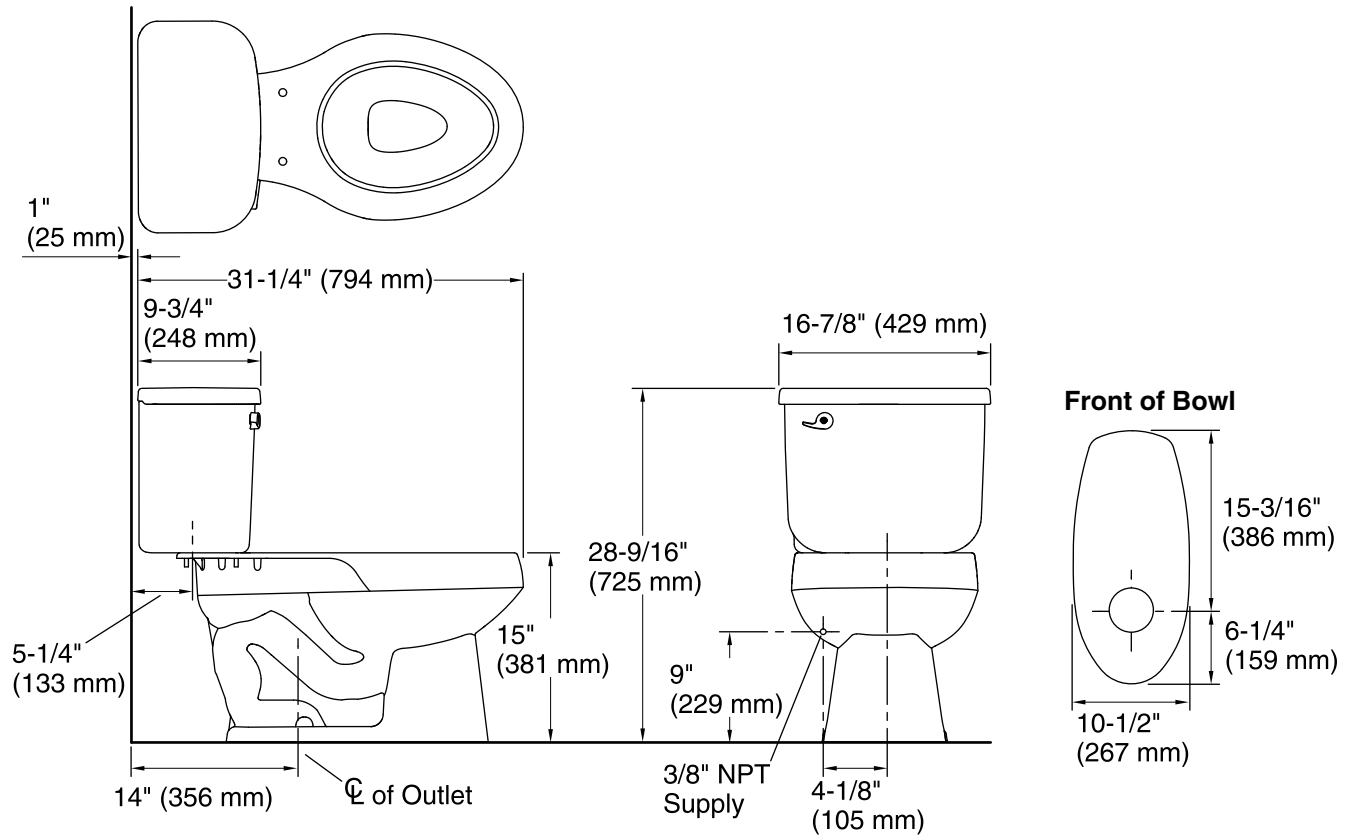

### Features

- Two-piece installation
- 14" rough-in
- Elongated bowl
- 1.28 gallons per flush
- Pro Force flushing technology
- Three-bolt quick-connect installation system
- Limited 5-year warranty

### Available Colors/Finishes

*Color tiles intended for reference only.*

Color	Code	Description
	0	White
	96	KOHLER Biscuit

**Technical Information**

All product dimensions are nominal.

- Toilet type: Two-piece, Floor-mount
- Waste Outlet: Floor
- Bowl shape: Round-front
- Flush type: Gravity siphon rim jet
- Trap passageway: 2" (51 mm)
- Water Consumption
  - Full: 1.28 gpf (4.8 lpf)
- Water surface size: 8" x 9" (203 mm x 229 mm)
- Rough-in: 14" (356 mm)
- Seat-mounting holes: 5-1/2" (140 mm)