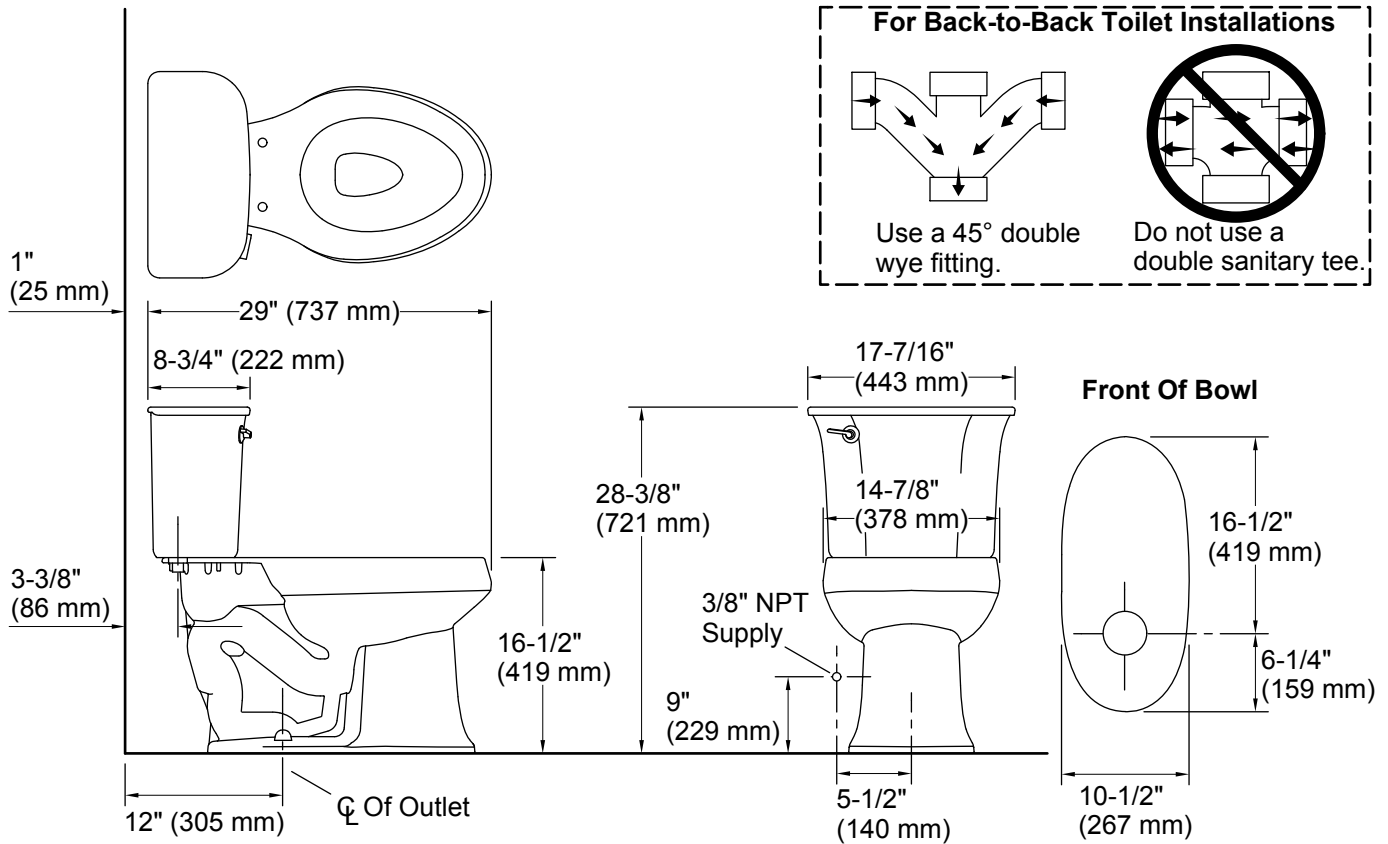

Features

- Two-piece installation
- 12" rough-in
- Elongated bowl
- Comfort Height
- 1.28 gallons per flush
- Pro Force flushing technology
- Three-bolt quick-connect installation system
- Limited 5-year warranty

- 403370 Luxury Height® Elongated Bowl
- 402091 Toilet Tank

Additional Components:

- Bolt caps (pair)
- Tank cover
- tank hardware accessory pack
- trip lever

ADA **CSA B651** **OBC**

Codes/Standards

- ASME A112.19.2/CSA B45.1
- DOE - Energy Policy Act 1992
- EPA WaterSense®
- California Energy Commission (CEC)
- ADA
- ICC/ANSI A117.1
- CSA B651
- OBC

Technical Information

All product dimensions are nominal.

- Toilet type: Two-piece, Floor-mount
- Waste Outlet: Floor
- Bowl shape: Elongated
- Flush type: Gravity siphon rim jet
- Trap passageway: 2" (51 mm)
- Water Consumption
 - Full: 1.28 gpf (4.8 lpf)
- Water surface size: 8" x 9" (203 mm x 229 mm)
- Rough-in: 12" (305 mm)
- Seat-mounting holes: 5-1/2" (140 mm)