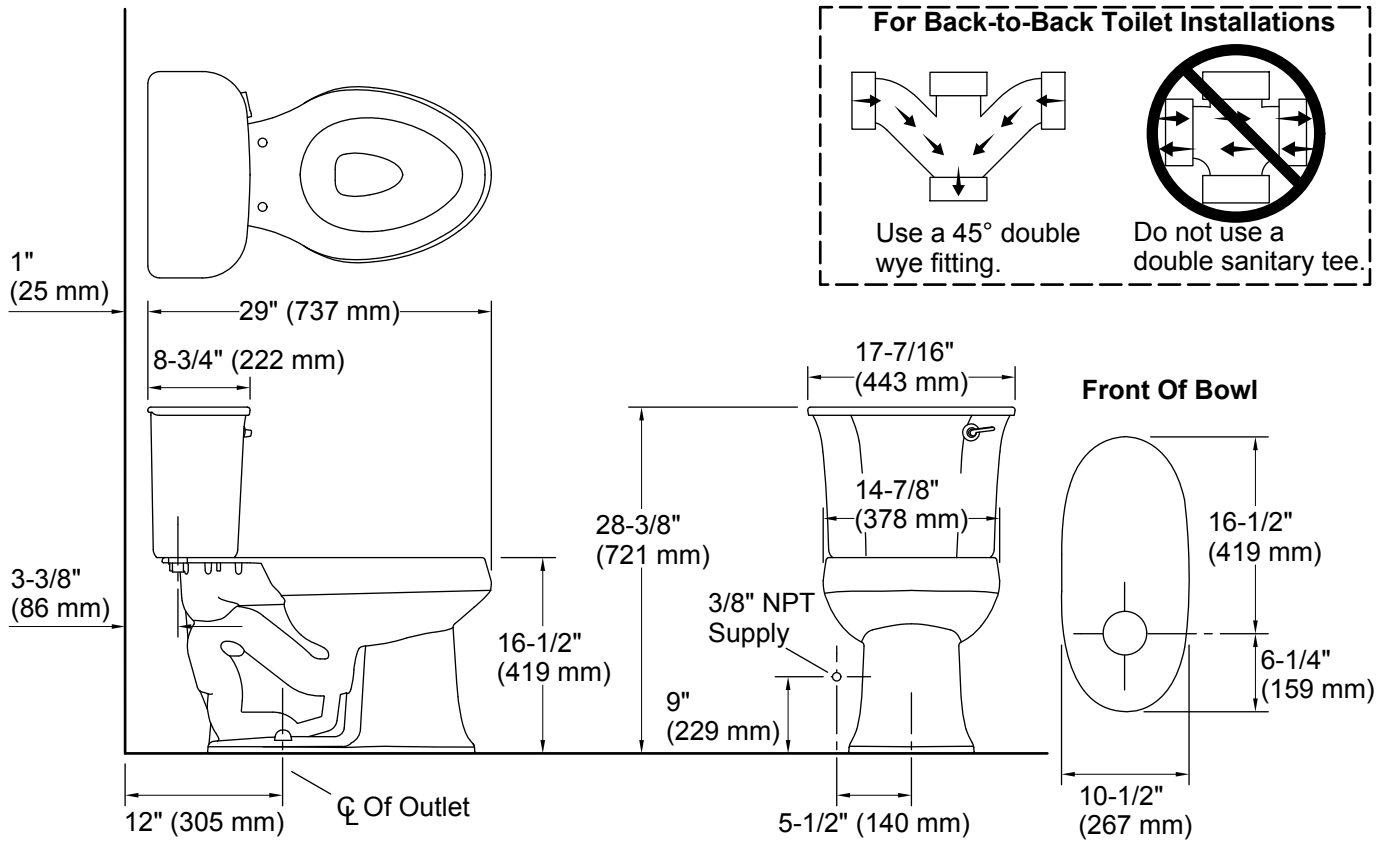

Stinson® Comfort Height® Pro Force® Toilet 402077-RA

Features

- Two-piece installation
- 12" rough-in
- Elongated bowl
- Comfort Height
- 1.28 gallons per flush
- Pro Force flushing technology
- Three-bolt quick-connect installation system
- Limited 5-year warranty

403370 Luxury Height® Elongated Bowl
402091-RA Toilet Tank

Additional Components:

Bolt caps (pair)
Tank cover
tank hardware accessory pack
trip lever

Codes/Standards

ASME A112.19.2/CSA B45.1
DOE - Energy Policy Act 1992
EPA WaterSense®

Technical Information

All product dimensions are nominal.

Toilet type: Two-piece, Floor-mount
Waste Outlet: Floor
Bowl shape: Elongated
Flush type: Gravity siphon rim jet
Trap passageway: 2" (51 mm)
Water Consumption
Full: 1.28 gpf (4.8 lpf)
Water surface size: 8" x 9" (203 mm x 229 mm)
Rough-in: 12" (305 mm)
Seat-mounting holes: 5-1/2" (140 mm)

Notes

Install this product according to the installation instructions.
Measure your actual product for roughing-in details.