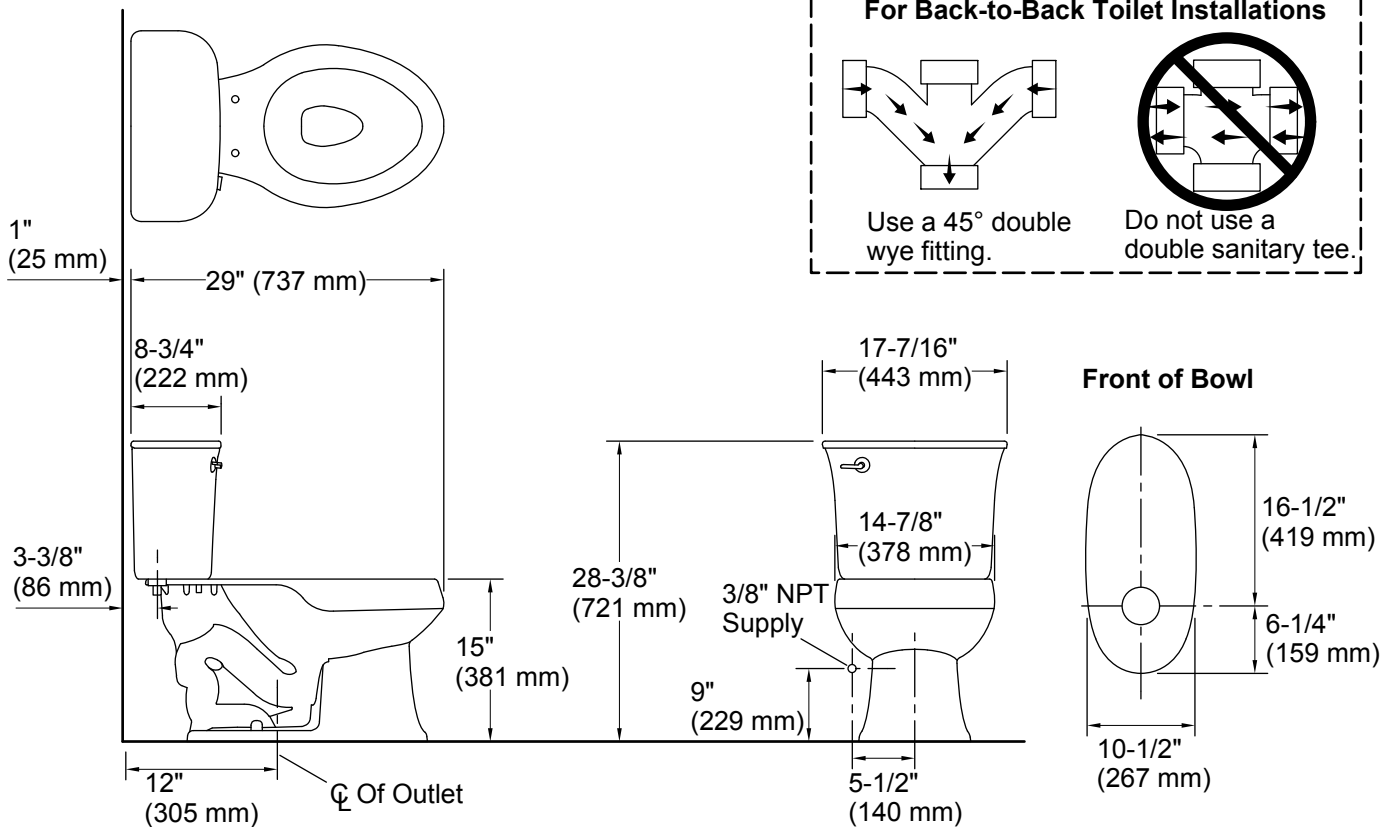

### Features

- Two-piece installation
- 12" rough-in
- Elongated bowl
- 1.28 gallons per flush
- Pro Force flushing technology
- Three-bolt quick-connect installation system
- Limited 5-year warranty

### Included Components

Product consists of:

403070 Toilet Bowl  
402091 Toilet Tank

Additional Components:

Bolt caps (pair)  
Tank cover  
tank hardware accessory pack  
trip lever

### Available Colors/Finishes

*Color tiles intended for reference only.*

Color	Code	Description
	0	White
	96	KOHLER Biscuit

**Technical Information**

All product dimensions are nominal.

Toilet type: Two-piece, Floor-mount  
 Waste Outlet: Floor  
 Bowl shape: Elongated  
 Flush type: Gravity siphon rim jet  
 Trap passageway: 2" (51 mm)  
 Water Consumption  
     Full: 1.28 gpf (4.8 lpf)  
 Water surface size: 8" x 9" (203 mm x 229 mm)  
 Rough-in: 12" (305 mm)  
 Seat-mounting holes: 5-1/2" (140 mm)

**Notes**

Install this product according to the installation instructions.  
 Measure your actual product for roughing-in details.