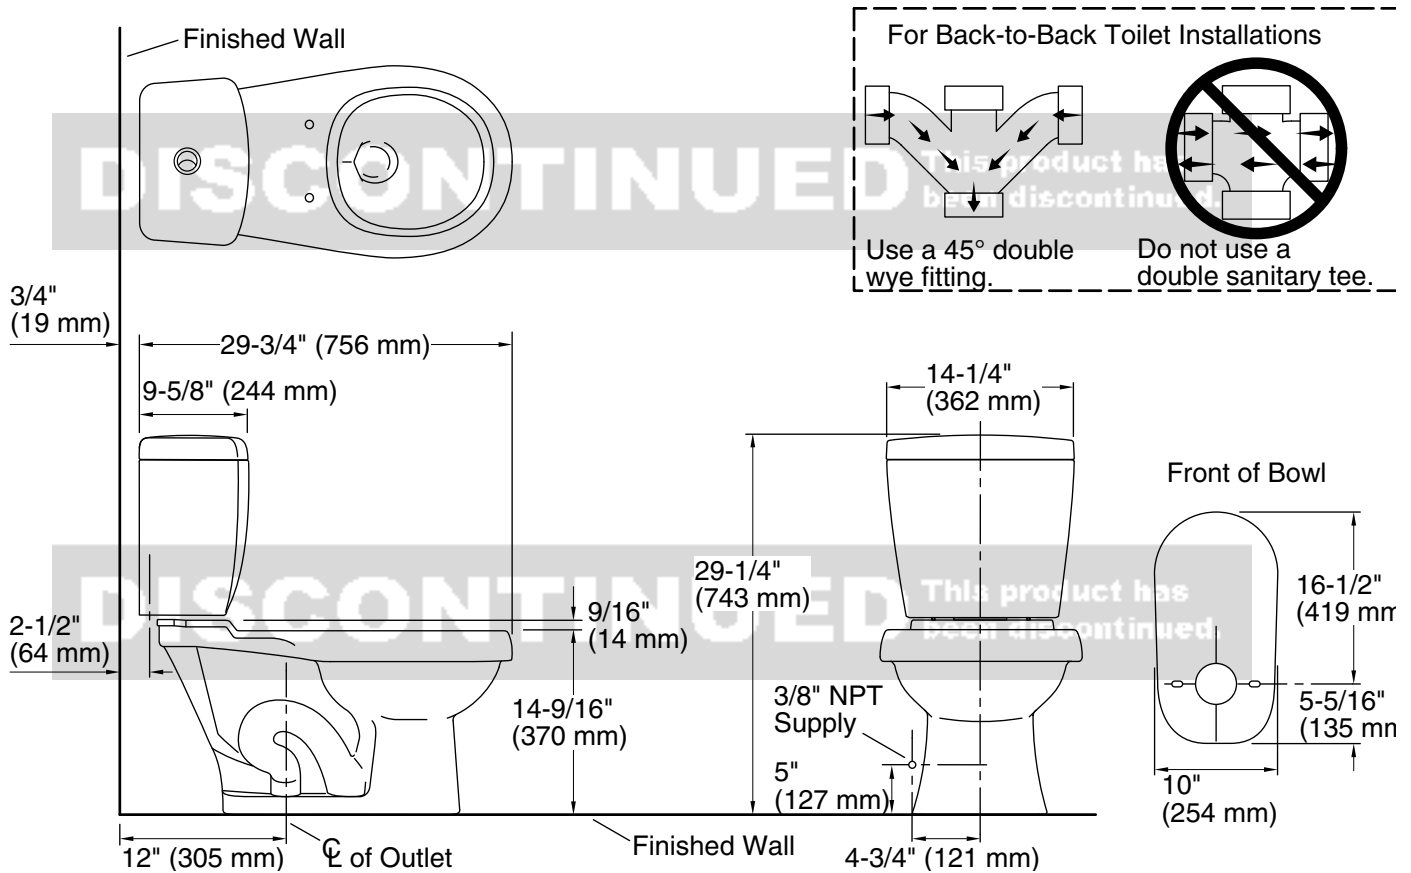

### Features

- Two-piece design
- Round-front bowl
- Choice of 0.8 gallon flush for liquid or light waste and 1.6 gallon flush for bulk or solid waste
- Dual Force flushing technology
- LEED-compliant

### Installation

- Standard 12" (305 mm) rough-in

For the most current Specification Sheet, go to [www.sterlingplumbing.com](http://www.sterlingplumbing.com).

5-29-2023 23:46 - US

**Technical Information**

All product dimensions are nominal.

Toilet type: Floor-mount

Bowl shape: Round-front

Trap passageway: 2-1/2" (64 mm)

Water surface size: 4-1/2" x 5-3/4" (114 mm x 146 mm)

Rough-in: 12" (305 mm)

Seat-mounting holes: 5-1/2" (140 mm)

**Notes**

Install this product according to the installation instructions.