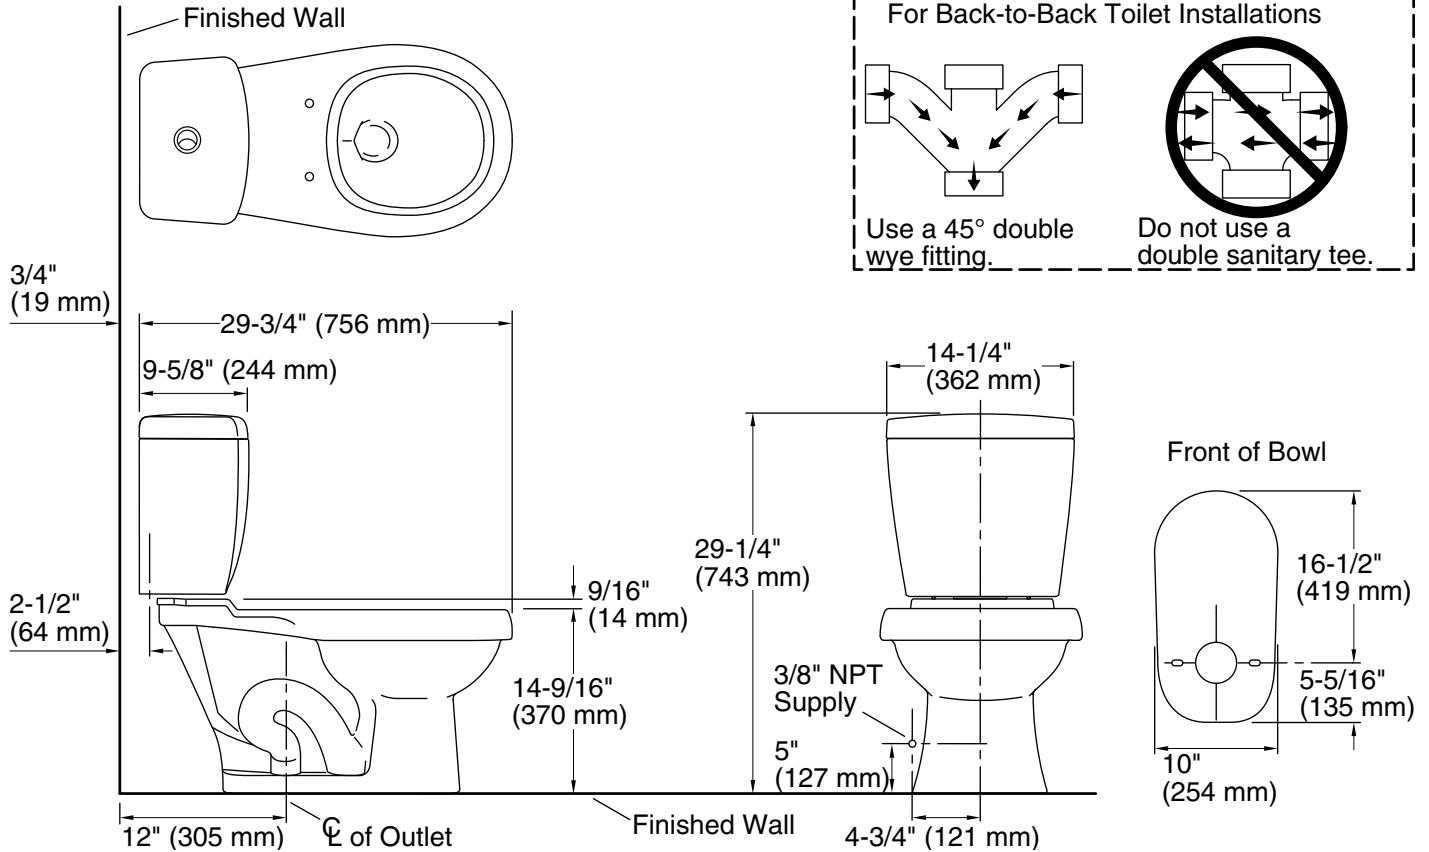

Installation

- Standard 12" (305 mm) rough-in.

Recommended Products/Accessories

- K-4639 Cachet® Quiet-Close™ Round-Front Toilet Seat
- K-5589 Purefresh® Round-Front Toilet Seat
- K-76923 Puretide™ Quiet-Close™ Round-front manual cleansing toilet seat
- K-5420 Low-Profile Bolt Caps
- K-23726 Drain treatment
- K-23724 Toilet cleaner & disinfectant
- K-23734 Toilet bowl cleaner & disinfectant

For the most current Specification Sheet, go to www.sterlingplumbing.com.

8-22-2020 07:55 - US

Technical Information

All product dimensions are nominal.

- Toilet type: Two-piece
- Bowl shape: Round-front
- Trap passageway: 2-1/2" (64 mm)
- Water Consumption
 - Full: 1.6 gpf (6 lpf)
 - Reduced: 0.8 gpf (3 lpf)
- Water surface size: 4-1/2" x 5-3/4" (114 mm x 146 mm)
- Rough-in: 12" (305 mm)
- Seat-mounting holes: 5-1/2" (140 mm)

Notes

Install this product according to the installation instructions.
Measure your actual product for roughing-in details.