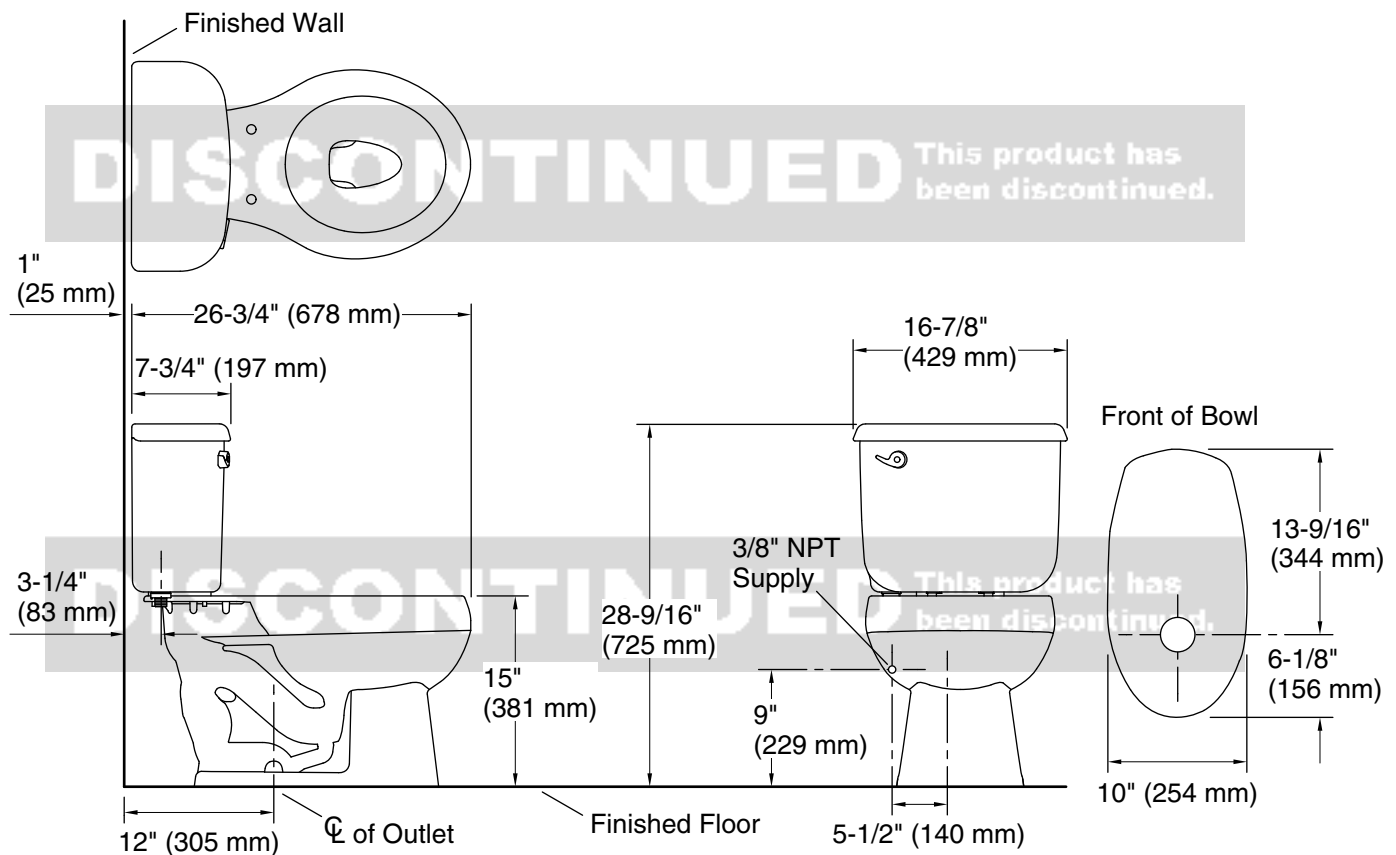

Windham™

Round-front toilet bowl
402015

Features

- Two-piece design
- Round-front bowl
- 1.6 gpf (6.0 lpf)
- Pro Force® flushing technology

Installation

- Standard 12" (305 mm) rough-in
- Three-bolt quick-connect installation

3-25-2024 21:02 - US

Technical Information

All product dimensions are nominal.

- Toilet type: Floor-mount
- Waste Outlet: Floor
- Bowl shape: Round-front
- Flush type: Gravity siphon rim jet
- Trap passageway: 2" (51 mm)
- Water surface size: 8" x 9" (203 mm x 229 mm)
- Rough-in: 12" (305 mm)
- Seat-mounting holes: 5-1/2" (140 mm)

Notes

Install this product according to the installation instructions.

Measure your actual product for roughing-in details.