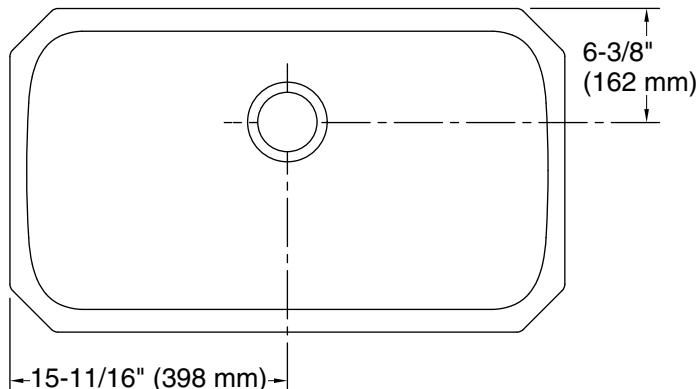

Recommended ADA Installation