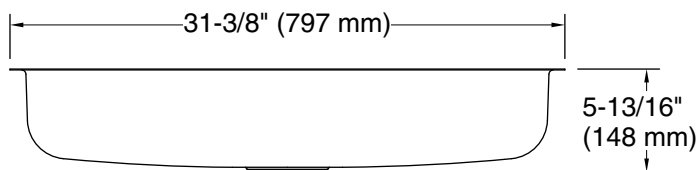

McAllister®

32" undermount single-bowl kitchen sink

32023

Features

- 36" (914 mm) minimum base cabinet width
- Single bowl
- 5-1/2" (140 mm) depth
- No faucet holes; requires wall- or counter-mount faucet
- Rear drain increases workspace in the sink and allows for more storage space underneath the sink
- Includes installation hardware
- Sink drain with strainer sold separately

Technical Information

All product dimensions are nominal.

Bowl configuration: Single

Min. base cabinet width: 36" (914 mm)

Bowl area (Only): Length: 29-3/8" (746 mm)
Width: 15-3/4" (400 mm)
Bowl depth: 5-1/2" (140 mm)
Water depth: 5-1/2" (140 mm)