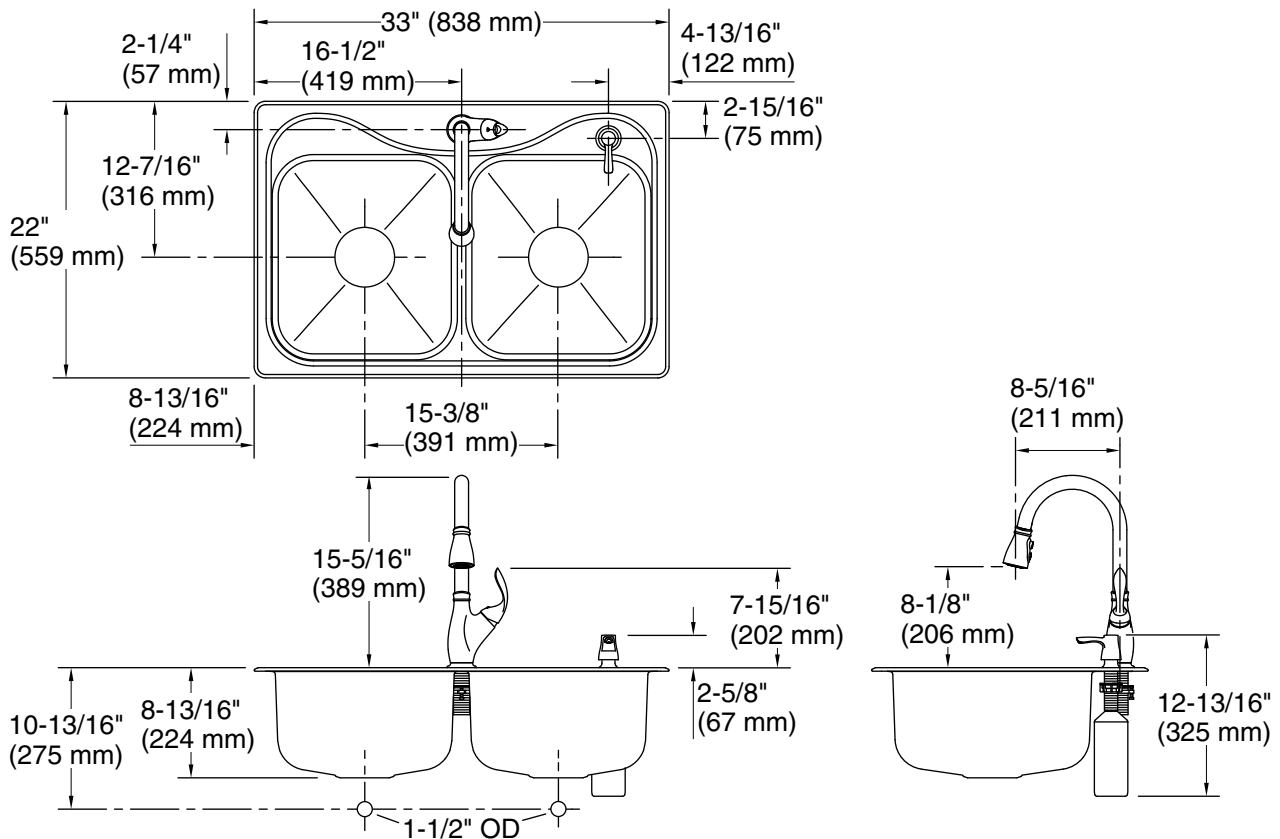

For the most current Specification Sheet, go to www.sterlingplumbing.com.

3-25-2024 20:53 - US

Technical Information

All product dimensions are nominal.

Bowl configuration: Double equal

Min. base cabinet width: 36" (914 mm)

Bowl area (Left):
Length: 14" (356 mm)
Width: 15-1/8" (384 mm)
Bowl depth: 8-1/2" (216 mm)
Water depth: 8-1/2" (216 mm)

Bowl area (Right):
Length: 14" (356 mm)
Width: 15-1/8" (384 mm)
Bowl depth: 8-1/2" (216 mm)
Water depth: 8-1/2" (216 mm)

Number of deck holes: 2

Faucet hole(s): 2" (51 mm)

Soap/Lotion hole: 1-7/16" (37 mm)

Drain hole: 3-5/8" (92 mm)

Notes

Install this product according to the installation instructions.