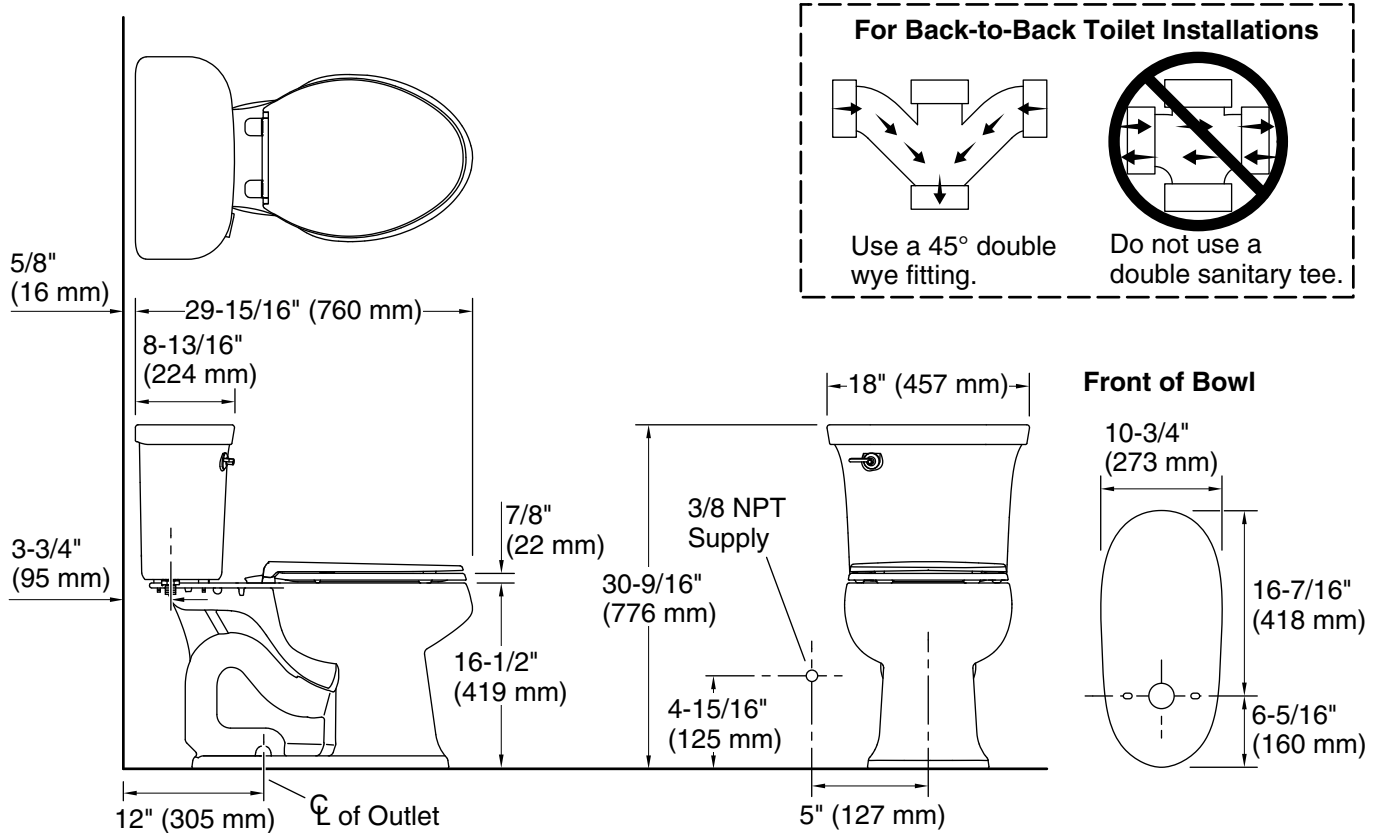

Technical Information

All product dimensions are nominal.

- Toilet type: Floor-mount
- Waste Outlet: Floor
- Bowl shape: Elongated
- Flush type: Pro Force®, Siphon jet
- Trap passageway: 2-1/8" (54 mm)
- Water Consumption
  - Full: 1.6 gpf (6 lpf)
- Rim to water surface: 7-1/2" (191 mm)
- Rough-in: 12" (305 mm)
- Seat-mounting holes: 5-1/2" (140 mm)

Notes

- Install this product according to the installation instructions.
- ADA, OBC, CSA B651 compliant when installed to the specific requirements of these regulations.
- Plumbing codes may require elongated toilets and elongated, open-front seats in public bathrooms.
- Accessibility standards may require controls to be located on the open side of the toilet.