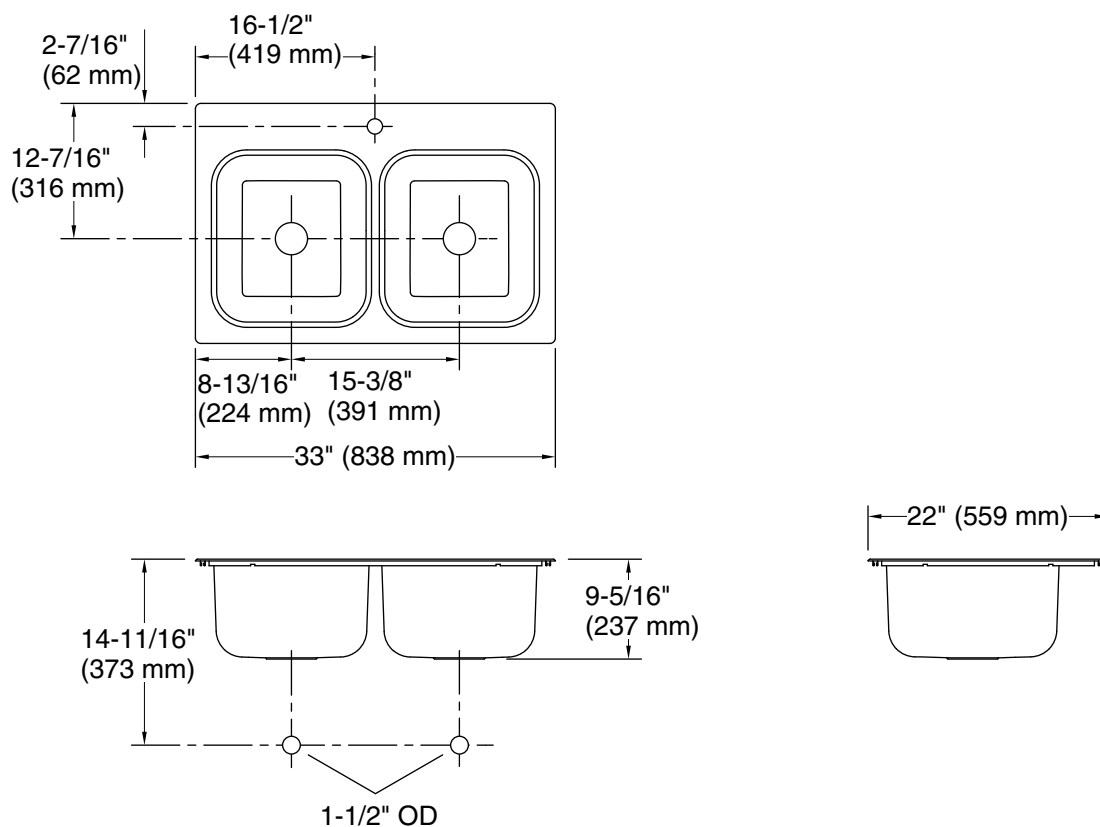

#### Features

- 36" (914 mm) minimum base cabinet width
- Double-equal bowls
- 9" (229 mm) depth provides generous workspace
- Rounded corners are easy to clean
- Angled edge allows for easy sweeping of food or water from countertop to bowl
- SilentShield® sound-absorption technology offers quieter performance
- Single faucet hole
- Box includes: Sink, installation hardware
- Optional K-6401 sink rack (sold separately)

### Technical Information

All product dimensions are nominal.

Bowl configuration: Double equal

Min. base cabinet width: 36" (914 mm)

Bowl area (Left): Length: 14-1/8" (359 mm)  
Width: 15-3/4" (400 mm)  
Bowl depth: 9" (229 mm)

Bowl area (Right): Length: 14-1/8" (359 mm)  
Width: 15-3/4" (400 mm)  
Bowl depth: 9" (229 mm)

Number of deck holes: 1

Faucet hole(s): 1-7/16" (37 mm)

Drain hole: 3-3/4" (94 mm)

Template: Top-mount/Undermount, 1476435-7, required, included