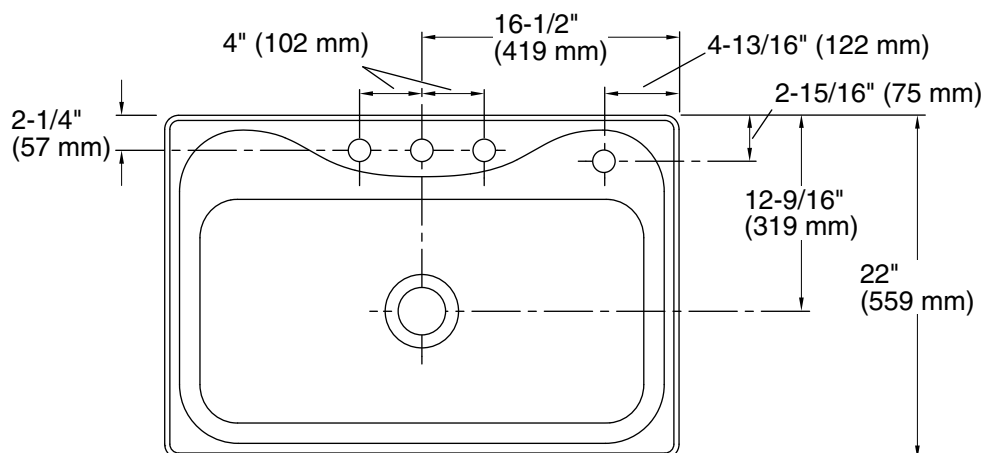

Southhaven™

33" top-mount single-bowl kitchen sink
24912-4

Features

- Four faucet holes
- 8" (203 mm) depth
- 3-5/8" (92 mm) drain opening
- Stainless steel with luster bowl finish and a satin deck finish

Codes/Standards

ASME A112.19.3/CSA B45.4

STERLING® Stainless Steel Sinks Lifetime Limited Warranty

See website for detailed warranty information.

Technical Information

All product dimensions are nominal.

- Installation: Top-mount
- Center(s): 4
- Bowl area (Only): Length: 29-3/16" (742 mm)
Width: 15-1/16" (383 mm)
Bowl depth: 8" (203 mm)
Water depth: 8" (203 mm)
- Number of deck holes: 4
- Faucet hole spacing: 4" (102 mm)
- Faucet hole(s): 1-7/16" (37 mm)
- Soap/Lotion hole: 1-7/16" (37 mm)
- Drain hole: 3-5/8" (92 mm)