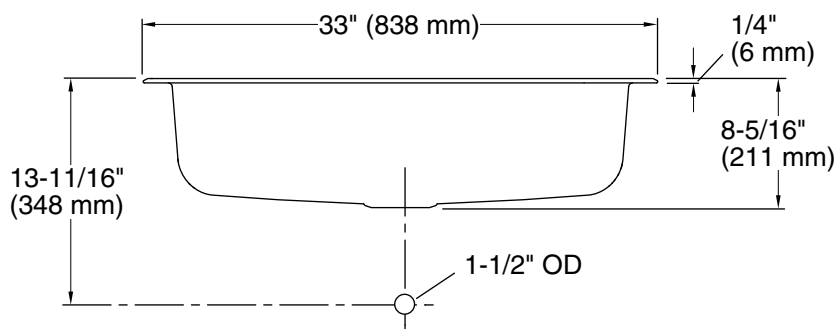

Southhaven™

33" top-mount single-bowl kitchen sink
24912-4

Features

- Four faucet holes
- 8" (203 mm) depth
- 3-5/8" (92 mm) drain opening
- Stainless steel with luster bowl finish and a satin deck finish

Codes/Standards

ASME A112.19.3/CSA B45.4

STERLING® Stainless Steel Sinks Lifetime Limited Warranty

See website for detailed warranty information.

Technical Information

All product dimensions are nominal.

- Installation: Top-mount
- Center(s): 4
- Bowl area (Only): Length: 29-3/16" (742 mm)
Width: 15-1/16" (383 mm)
Bowl depth: 8" (203 mm)
Water depth: 8" (203 mm)
- Number of deck holes: 4
- Faucet hole spacing: 4" (102 mm)
- Faucet hole(s): 1-7/16" (37 mm)
- Soap/Lotion hole: 1-7/16" (37 mm)
- Drain hole: 3-5/8" (92 mm)