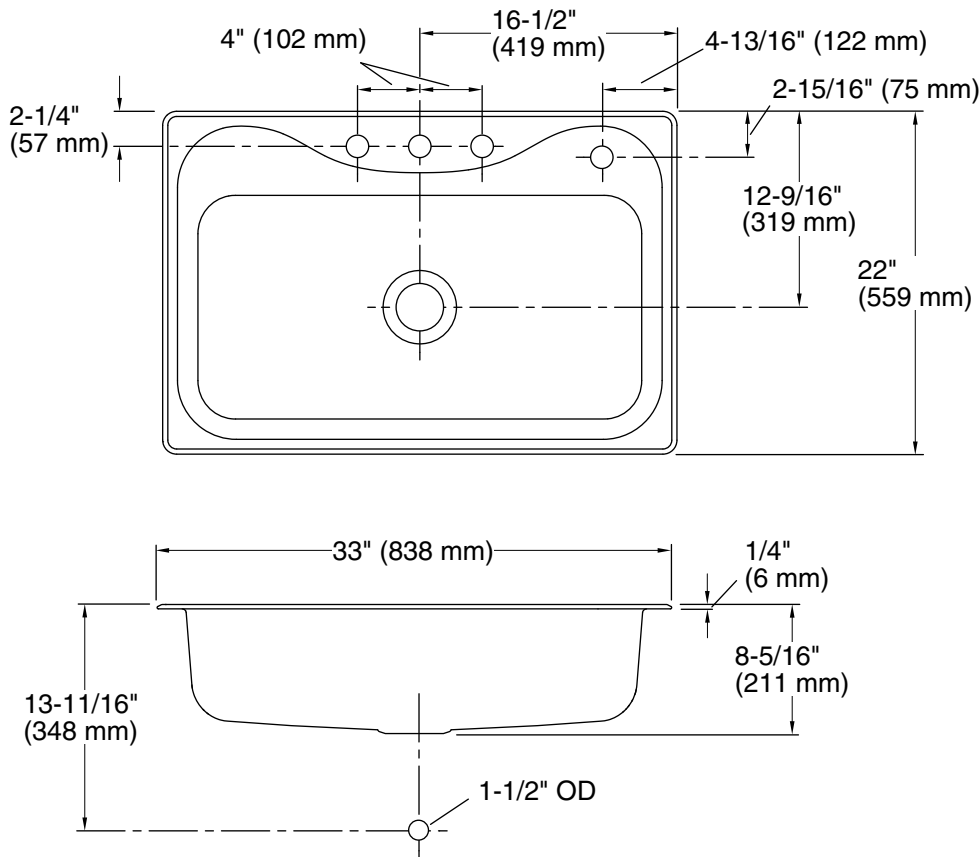

Southaven®

Top-mount Kitchen Sink
24912-4

Features

- Top-mount.
- Four faucet holes.
- 8"-deep single bowl.
- 3-5/8" drain opening.
- Stainless steel with satin deck and luster bowl finish.
- SilentShield® sound-absorption technology offers quieter performance.

ASME A112.19.3/CSA B45.4

STERLING® Warranty - Stainless Steel Sinks

See website for detailed warranty information.

Technical Information

All product dimensions are nominal.

Installation:	Top-mount
Bowl area (Only):	Length: 29-3/16" (742 mm) Width: 15-1/16" (383 mm) Bowl depth: 8" (203 mm) Water depth: 8" (203 mm)
Number of deck holes:	4
Faucet hole spacing:	4" (102 mm)
Faucet hole(s):	1-7/16" (37 mm)
Soap/Lotion hole:	1-7/16" (37 mm)
Drain hole:	3-5/8" (92 mm)