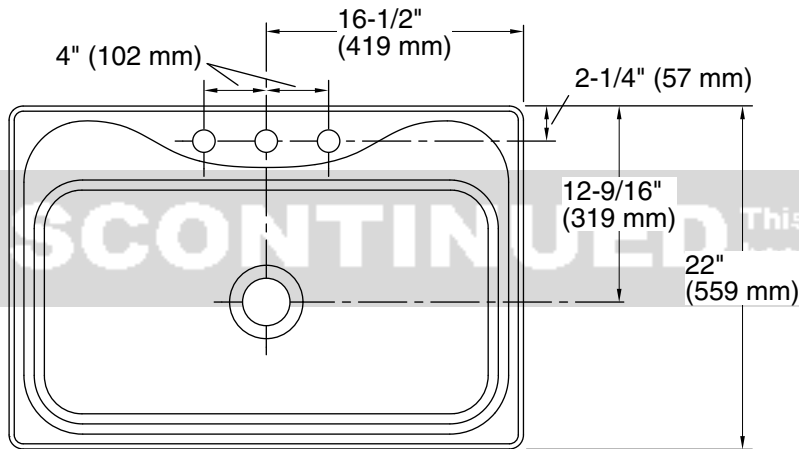

**Southaven®**  
Top-mount Kitchen Sink  
**24912-3**

**Features**

- Three faucet holes.
- 8" (203 mm) depth.
- 3-5/8" (92 mm) drain opening.
- Stainless steel with luster bowl finish and a satin deck finish.

**Technical Information**

All product dimensions are nominal.

- Installation: Top-mount
- Bowl area (Only): Length: 29-3/16" (742 mm)  
Width: 15-1/16" (383 mm)  
Bowl depth: 8" (203 mm)  
Water depth: 8" (203 mm)
- Number of deck holes: 3
- Faucet hole(s): 1-7/16" (37 mm)
- Drain hole: 3-5/8" (92 mm)