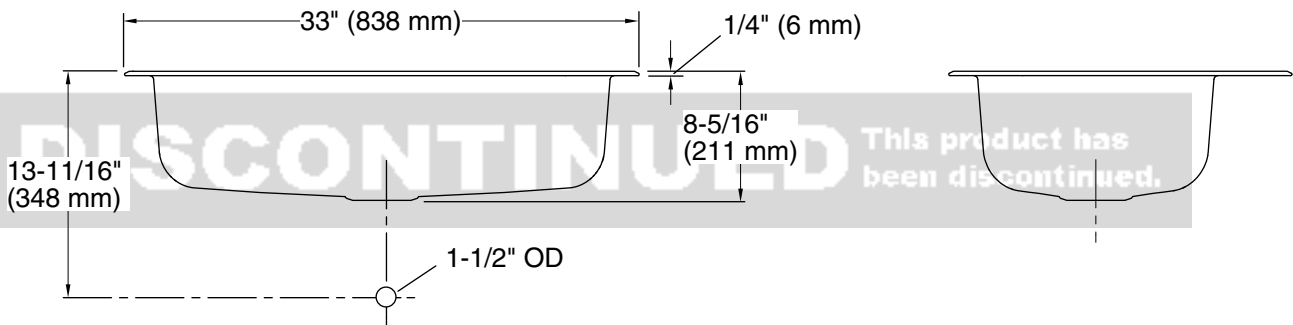

**Technical Information**

All product dimensions are nominal.

- Installation: Top-mount
- Bowl area (Only): Length: 29-3/16" (742 mm)  
Width: 15-1/16" (383 mm)  
Bowl depth: 8" (203 mm)  
Water depth: 8" (203 mm)
- Number of deck holes: 3
- Faucet hole(s): 1-7/16" (37 mm)
- Drain hole: 3-5/8" (92 mm)