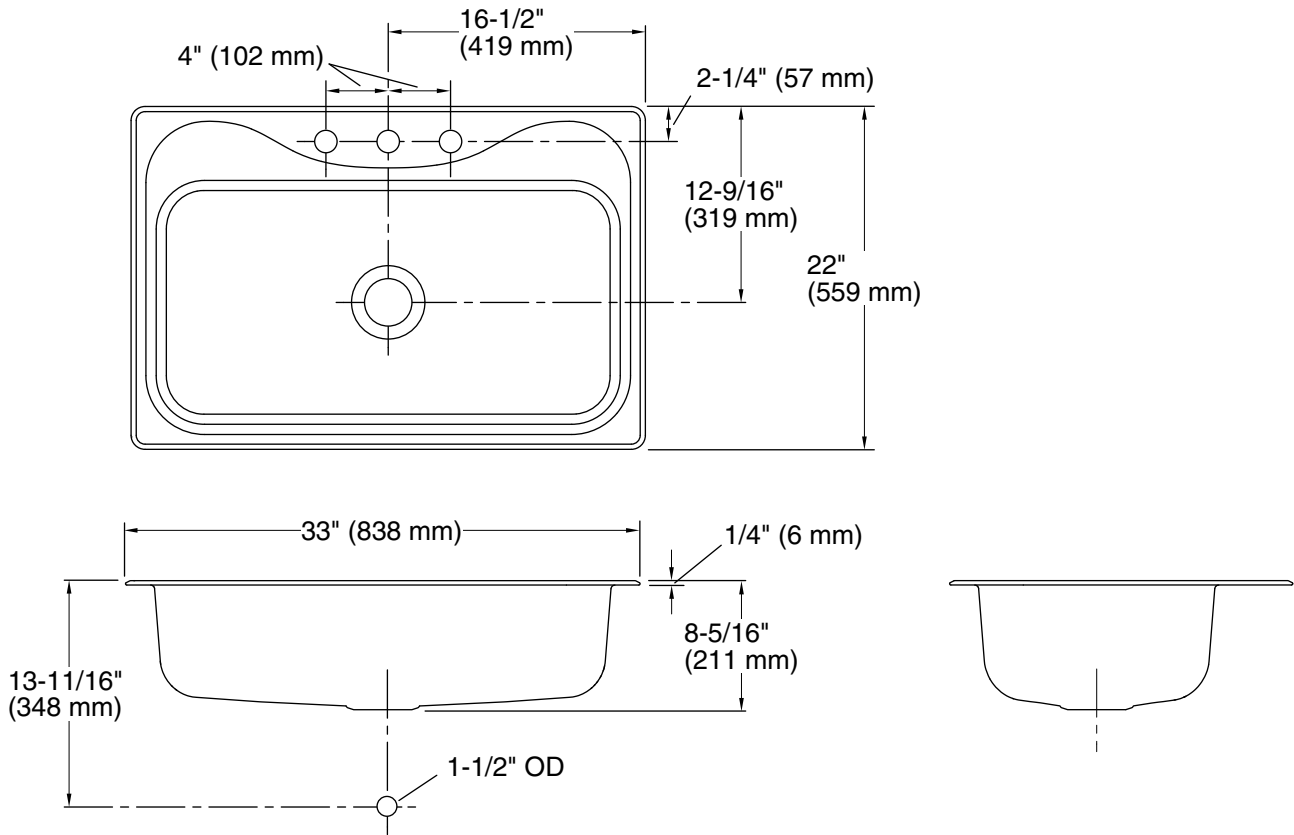

## STERLING® Warranty - Stainless Steel Sinks

See website for detailed warranty information.

**Technical Information**

All product dimensions are nominal.

- Installation: Top-mount
- Bowl area (Only): Length: 29-3/16" (742 mm)  
Width: 15-1/16" (383 mm)  
Bowl depth: 8" (203 mm)  
Water depth: 8" (203 mm)
- Number of deck holes: 3
- Faucet hole(s): 1-7/16" (37 mm)
- Drain hole: 3-5/8" (92 mm)