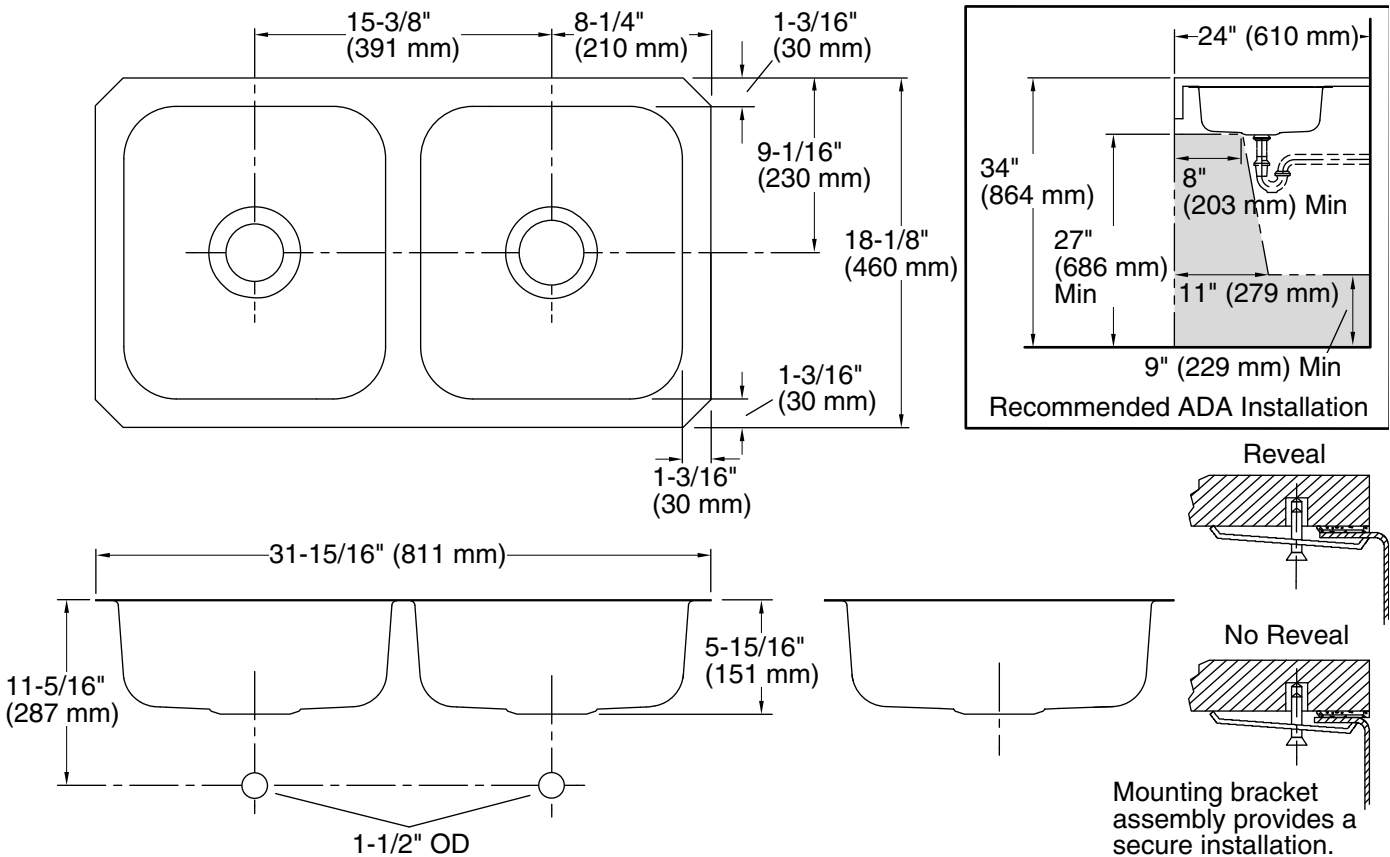

#### Features

- No faucet holes; requires wall- or counter-mount faucet
- 5-15/16" depth
- 3-3/4" drain opening
- Stainless steel with luster finish

For the most current Specification Sheet, go to [www.sterlingplumbing.com](http://www.sterlingplumbing.com).

5-7-2023 23:48 - US/CA

**Technical Information**

All product dimensions are nominal.

- Bowl configuration: Double equal
- Installation: Undermount
- Bowl area (Left): Length: 14-1/8" (358 mm)  
Width: 15-3/4" (400 mm)  
Bowl depth: 5-5/8" (143 mm)  
Water depth: 5-5/8" (143 mm)
- Bowl area (Right): Length: 14-1/8" (358 mm)  
Width: 15-3/4" (400 mm)  
Bowl depth: 5-5/8" (143 mm)  
Water depth: 5-5/8" (143 mm)
- Drain hole: 3-5/8" (92 mm)
- Template: 1315846-7, required, included