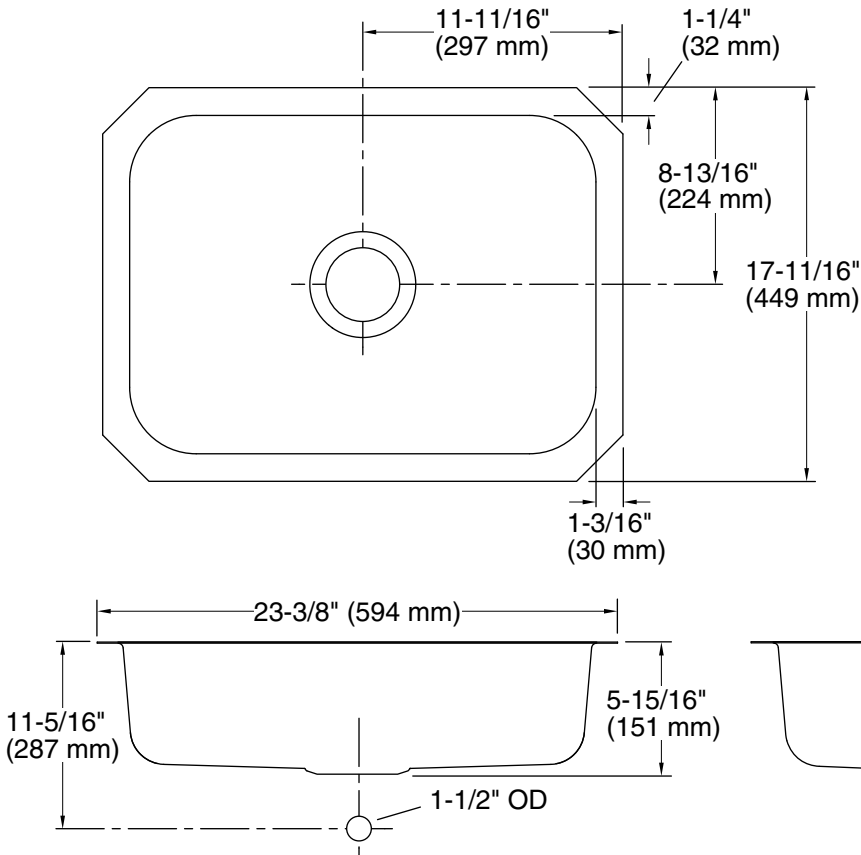

Technical Information

All product dimensions are nominal.

- Bowl configuration: Single
- Installation: Under-mount
- Bowl area (Only): Length: 21" (533 mm)
  Width: 15-1/4" (387 mm)
  Bowl depth: 5-5/8" (143 mm)
  Water depth: 5-5/8" (143 mm)
- Drain hole: 3-3/4" (95 mm)
- Template: 1315840-7, required, included

Notes

Install this product according to the installation instructions.

ADA compliant when installed to the specific requirements of these regulations.