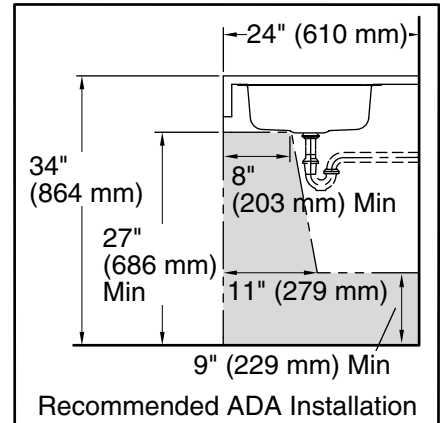

Technical Information

All product dimensions are nominal.

- Bowl configuration: Single
- Installation: Under-mount
- Bowl area (Only): Length: 21" (533 mm)
  Width: 15-1/4" (387 mm)
  Bowl depth: 5-5/8" (143 mm)
  Water depth: 5-5/8" (143 mm)
- Drain hole: 3-3/4" (95 mm)
- Template: 1315840-7, required, included

Notes

Install this product according to the installation instructions.

ADA compliant when installed to the specific requirements of these regulations.