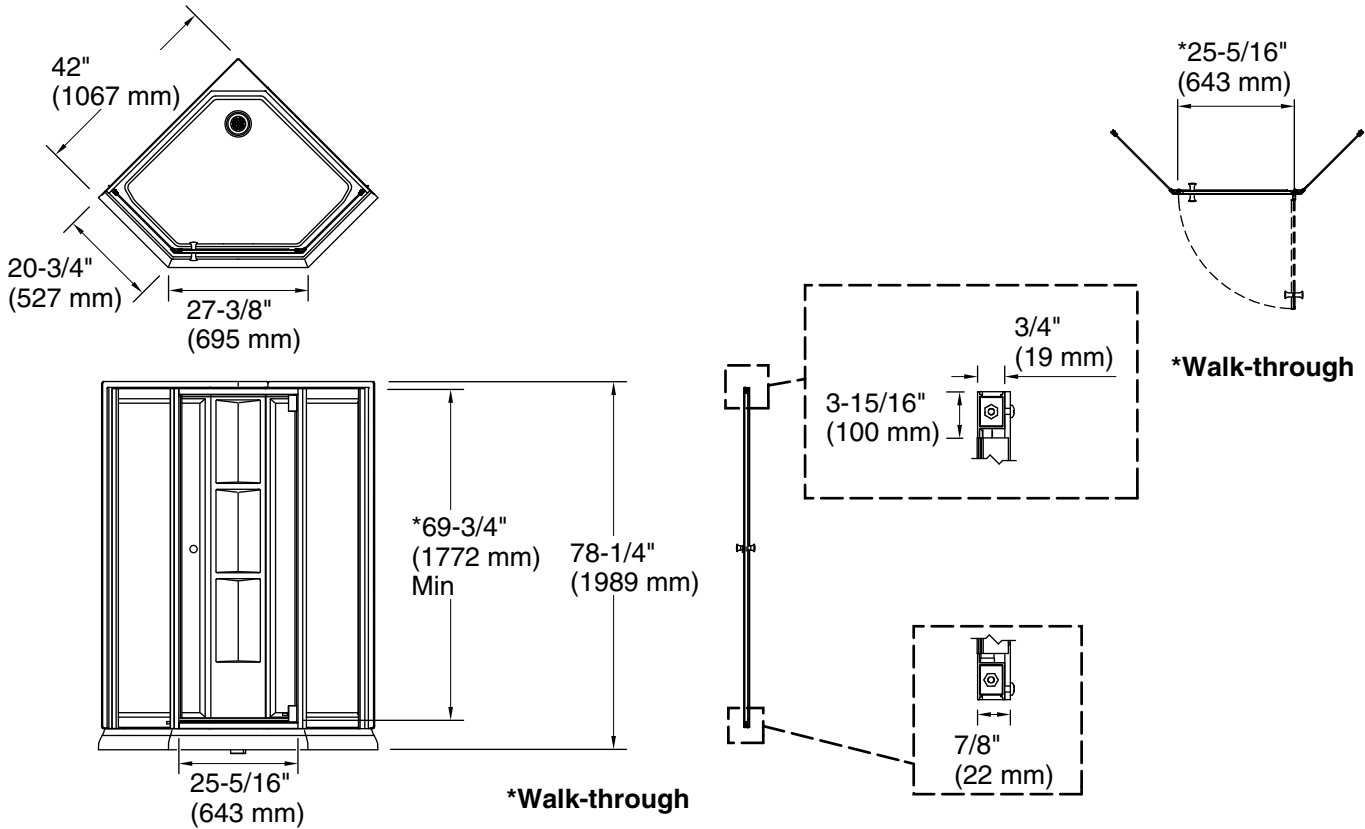

Solitaire®

42" x 42" frameless neo-angle corner shower kit
2375-42

Features

- Frameless
- 1/4" (6 mm) thick tempered glass
- CleanCoat®+ glass coating creates a hydrophobic barrier that repels water, soap scum, and residue, saving time and protecting shower doors 10 times longer than original CleanCoat. (Based on 2021 internal wear/abrasion testing using a microfiber cloth.)
- Knob handle
- Tempered glass ensures enhanced safety and durability
- Includes white flat walls with corner caddy, drain and 42" white molded base

None Applicable

STERLING® Bath and Shower Doors Five-Year Limited Warranty

See website for detailed warranty information.

Technical Information

All product dimensions are nominal.

| | |
|----------------------|-------------------|
| Drain location: | Center |
| Weight: | 155 lbs (70.3 kg) |
| Maximum door height: | 78-1/4" (1988 mm) |
| Maximum door width: | 27-1/4" (692 mm) |

Notes

Install this product according to the installation instructions.

Measure your actual product for roughing-in details.