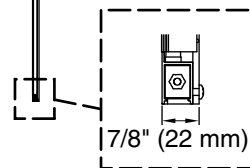

* Walk Through

Technical Information

All product dimensions are nominal.

Installation: Corner
Drain location: Center rear
Threshold height: 4-1/2" (114 mm)

Notes

Install this product according to the installation instructions.

Measure your actual product for roughing-in details.