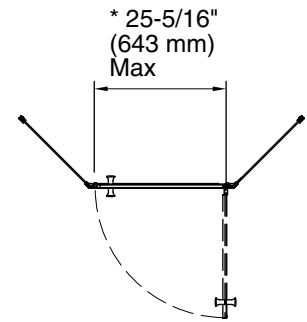

* Walk-through