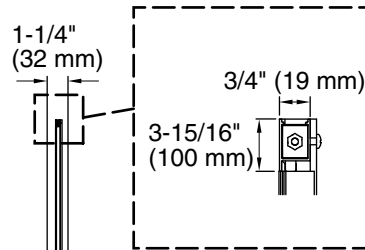

* Walk Through

Technical Information

All product dimensions are nominal.

Installation: Corner
Drain location: Center rear
Threshold height: 4-1/2" (114 mm)

Notes

Install this product according to the installation instructions.

Measure your actual product for roughing-in details.