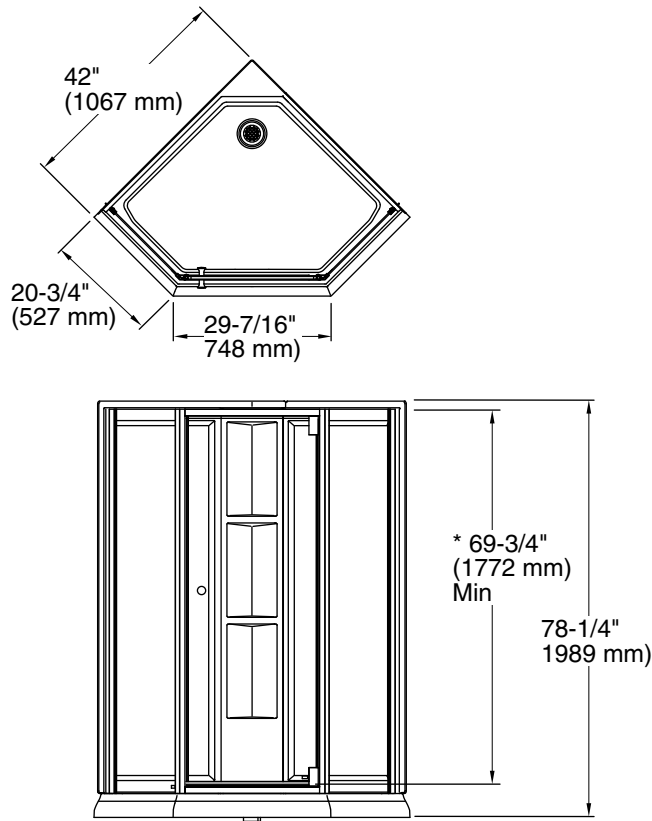

* Walk-through