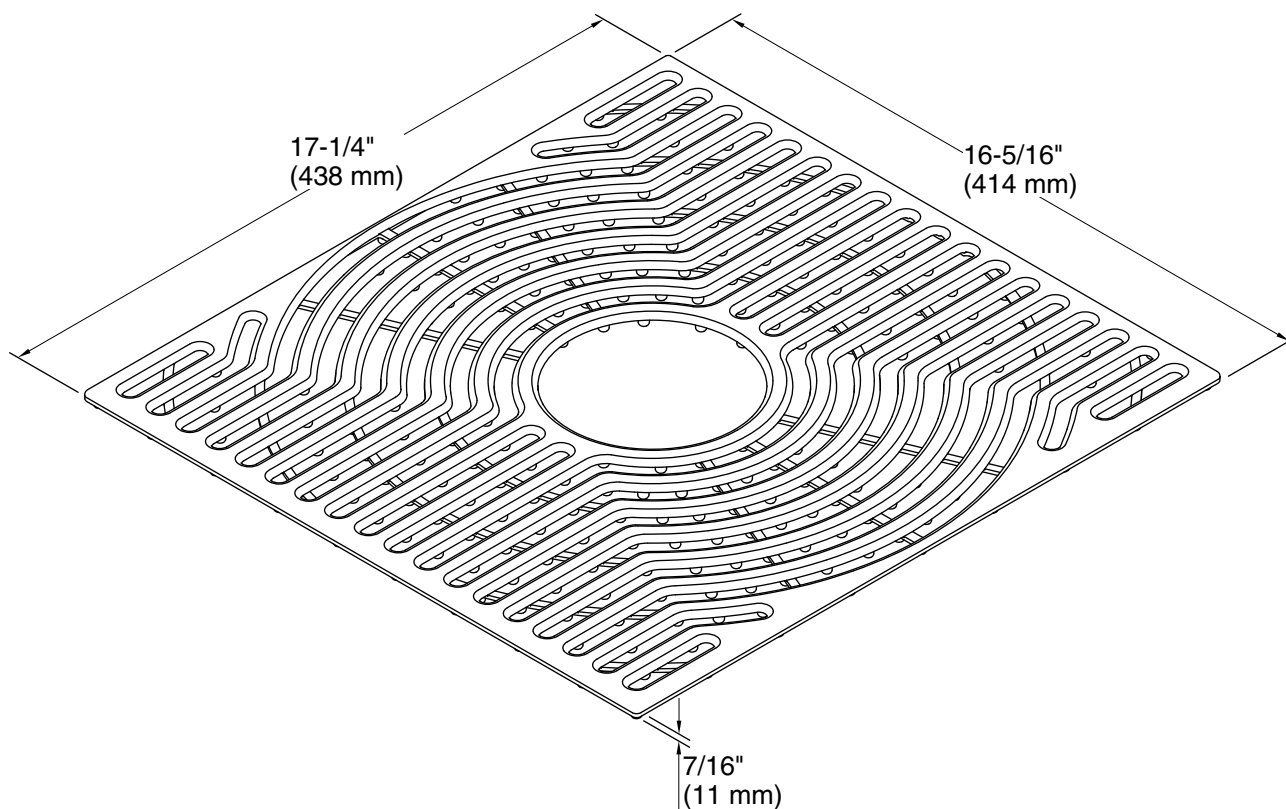

Technical Information

All product dimensions are nominal.

Material: Silicone