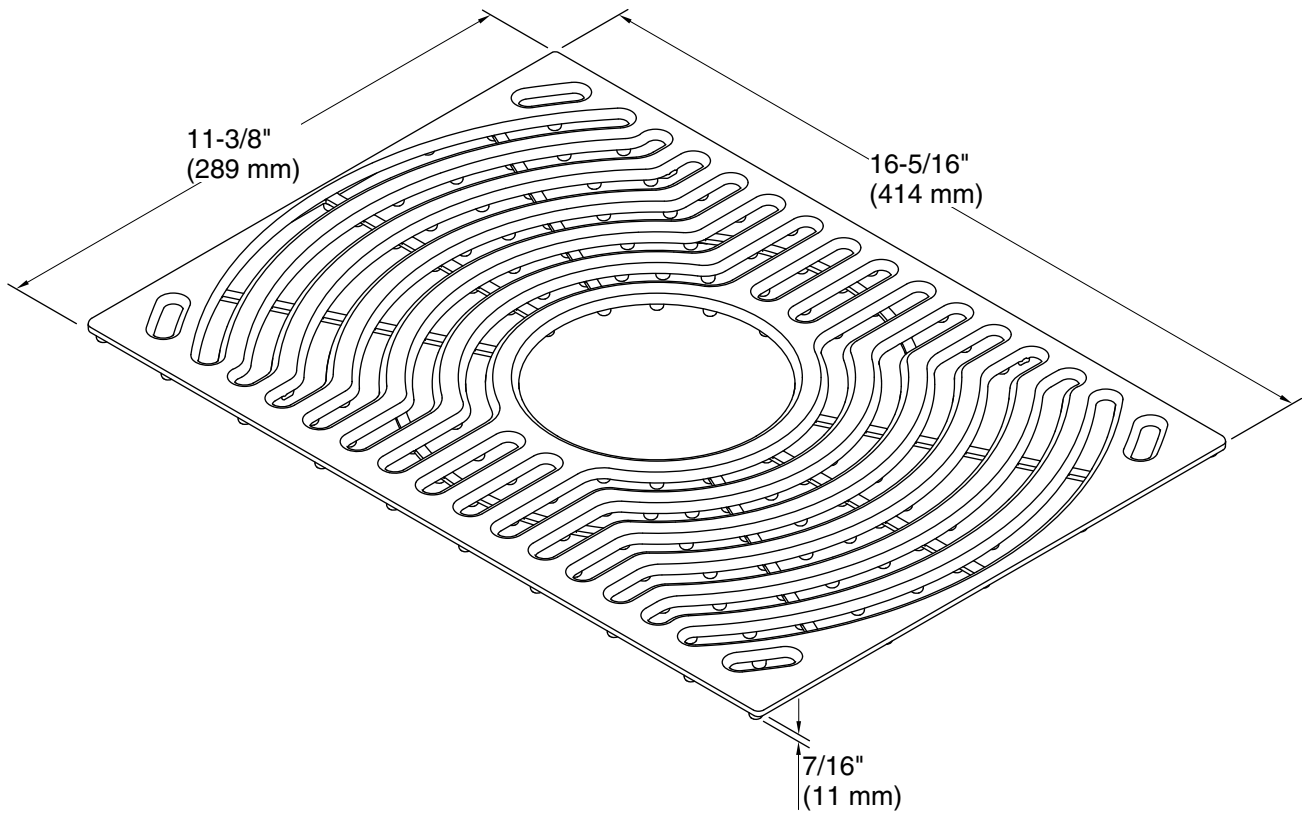

Technical Information

All product dimensions are nominal.

Material: Silicone