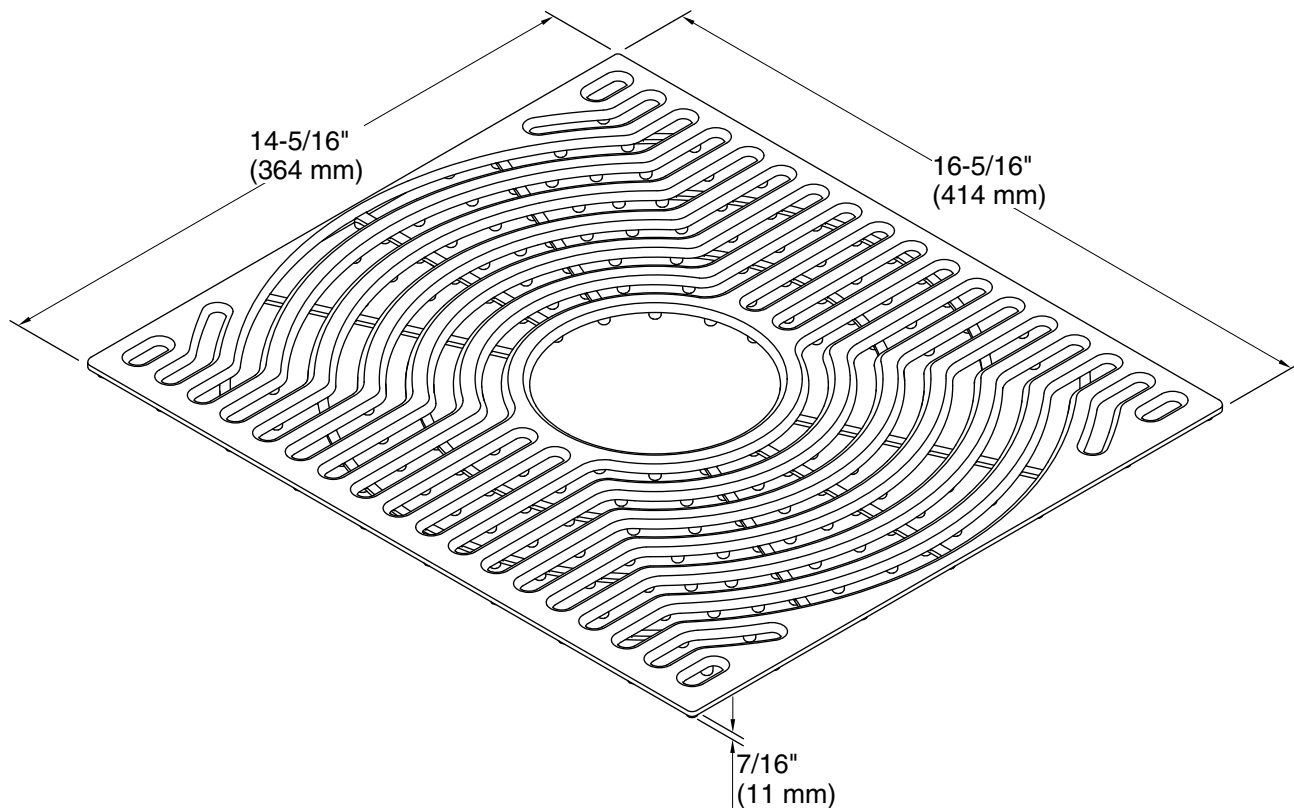

Features

- Single mat
- Center drain hole
- For use with STERLING Ludington™ double-equal, model 20024
- Heat-resistant and dishwasher-safe
- Protects bottom of sink from scratches

Material

- Silicone

Recommended Products/Accessories

20024 32" undermount double-bowl kitchen sink

Codes/Standards

None Applicable

STERLING® One-Year Limited Warranty

See website for detailed warranty information.

Available Colors/Finishes

Color tiles intended for reference only.

Color	Code	Description
-------	------	-------------

	ASH	Ash Grey
---	-----	----------

Technical Information

All product dimensions are nominal.

Material: Silicone