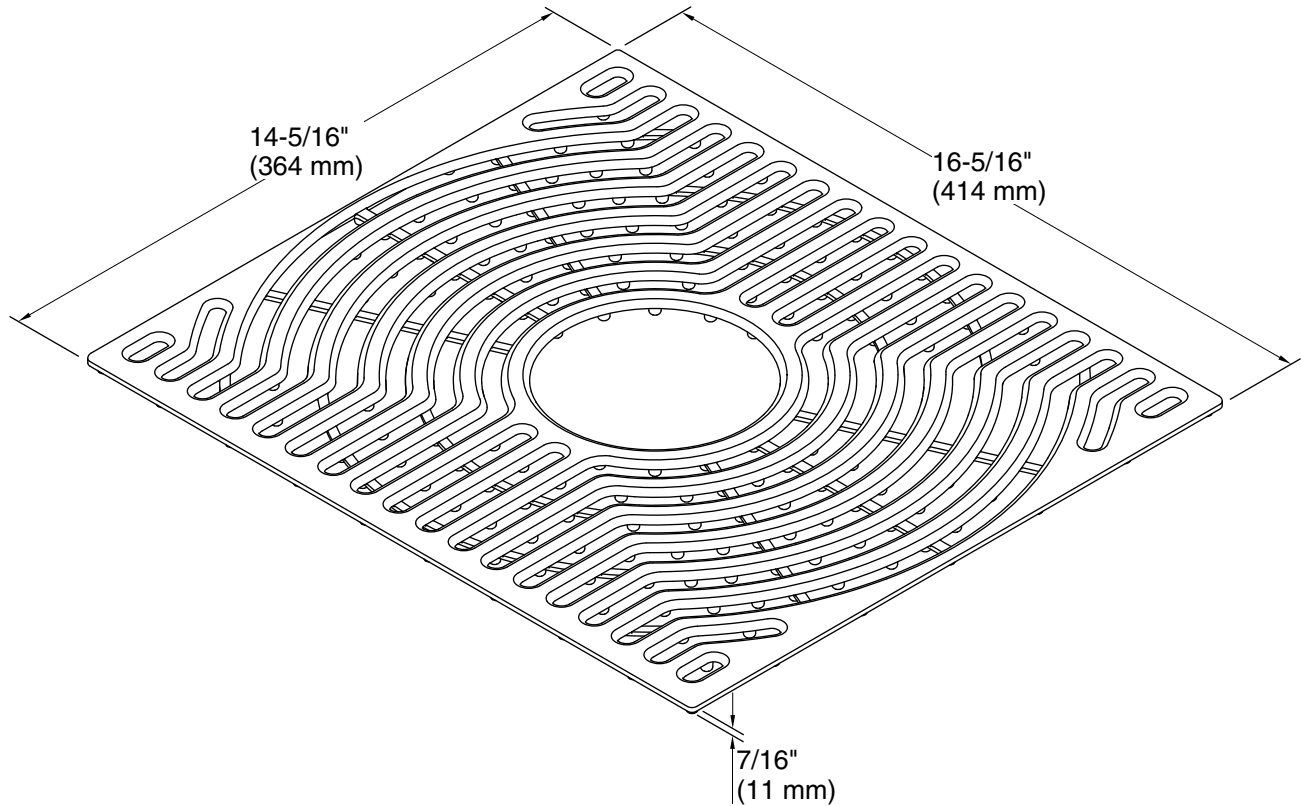

Features

- Single mat.
- Ash Grey silicone.
- Center drain hole.
- For use with STERLING Ludington® double-equal, model 20024.

Codes/Standards

None Applicable

STERLING® Warranty - Stainless Steel Sinks

See website for detailed warranty information.

Available Colors/Finishes

Color tiles intended for reference only.

Color Code Description

	ASH	Ash Grey
--	-----	----------

Technical Information

All product dimensions are nominal.

Material: Silicone