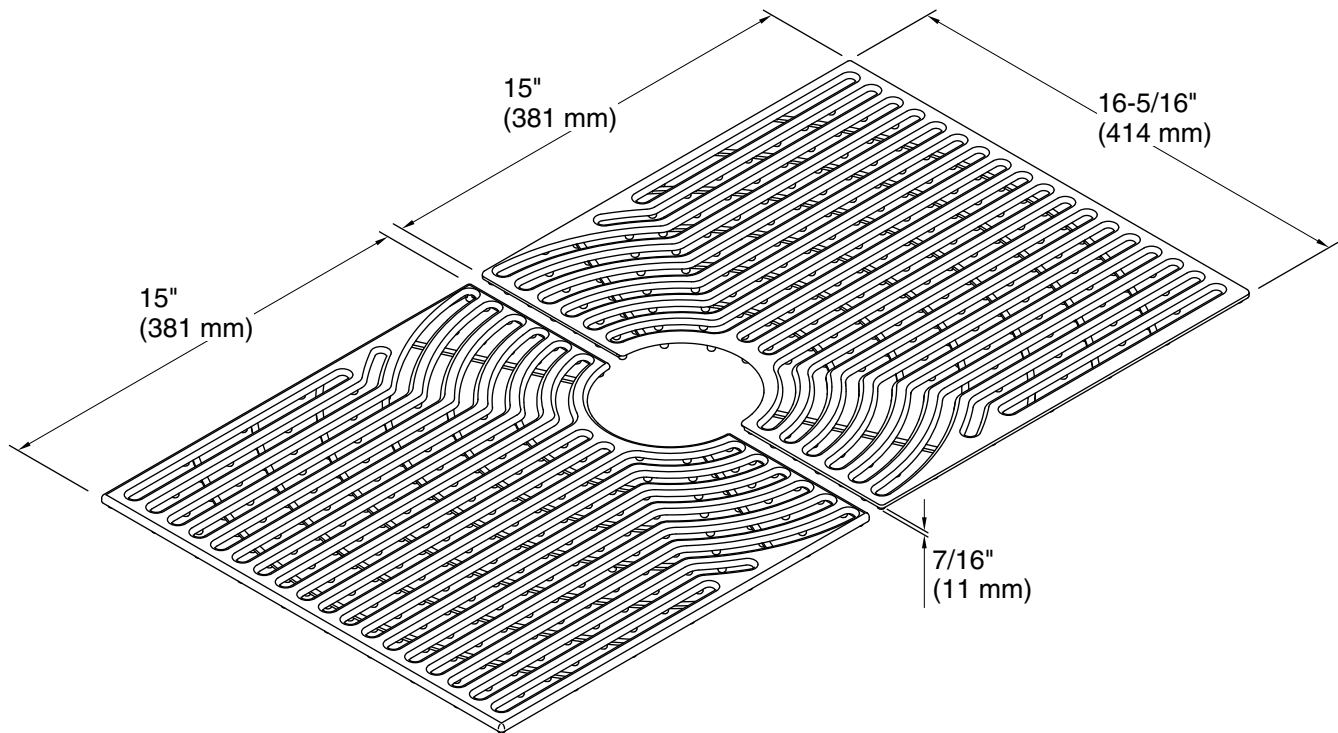

Technical Information

All product dimensions are nominal.

Material: Silicone