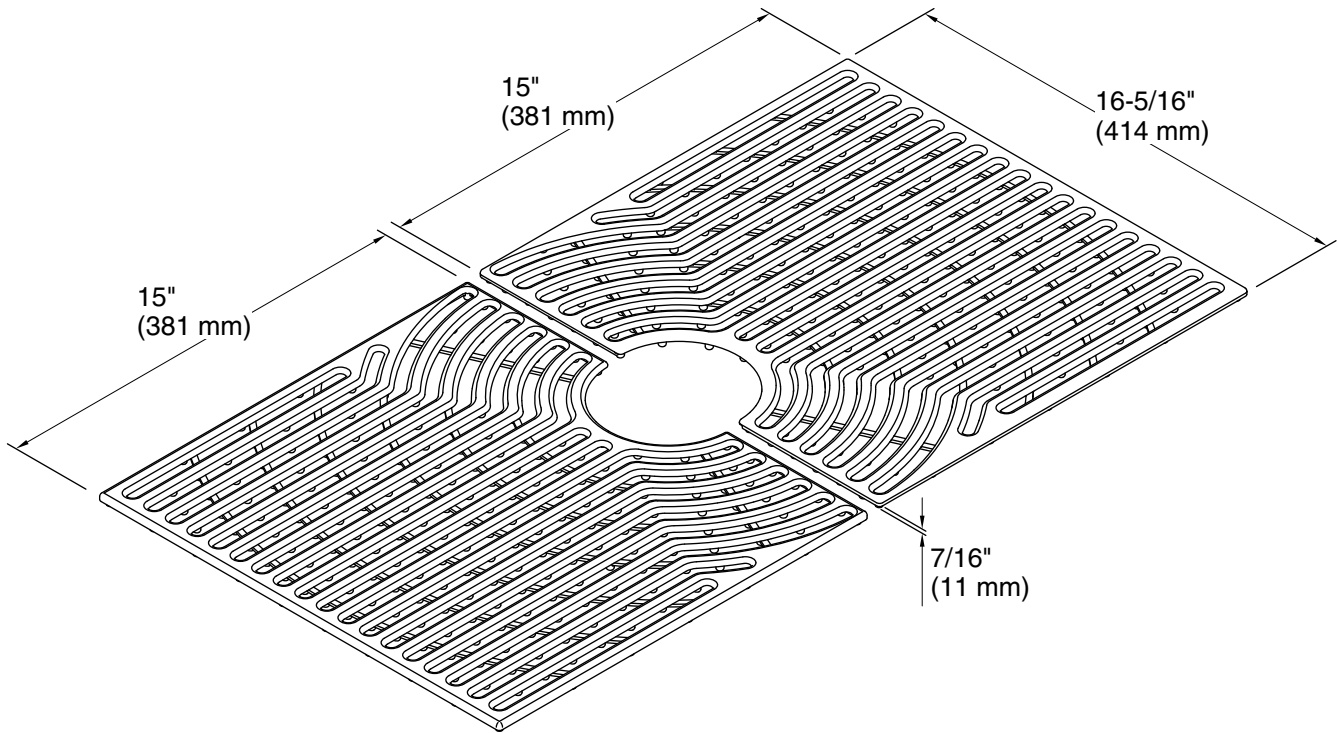

Features

- Set of two.
- Ash Grey silicone.
- Center drain hole.
- For use with STERLING Ludington® single-bowl, model 20022.

Codes/Standards

None Applicable

STERLING® Warranty - Stainless Steel Sinks

See website for detailed warranty information.

Available Colors/Finishes

Color tiles intended for reference only.

Color Code Description

	ASH	Ash Grey
--	-----	----------

Technical Information

All product dimensions are nominal.

Material: Silicone