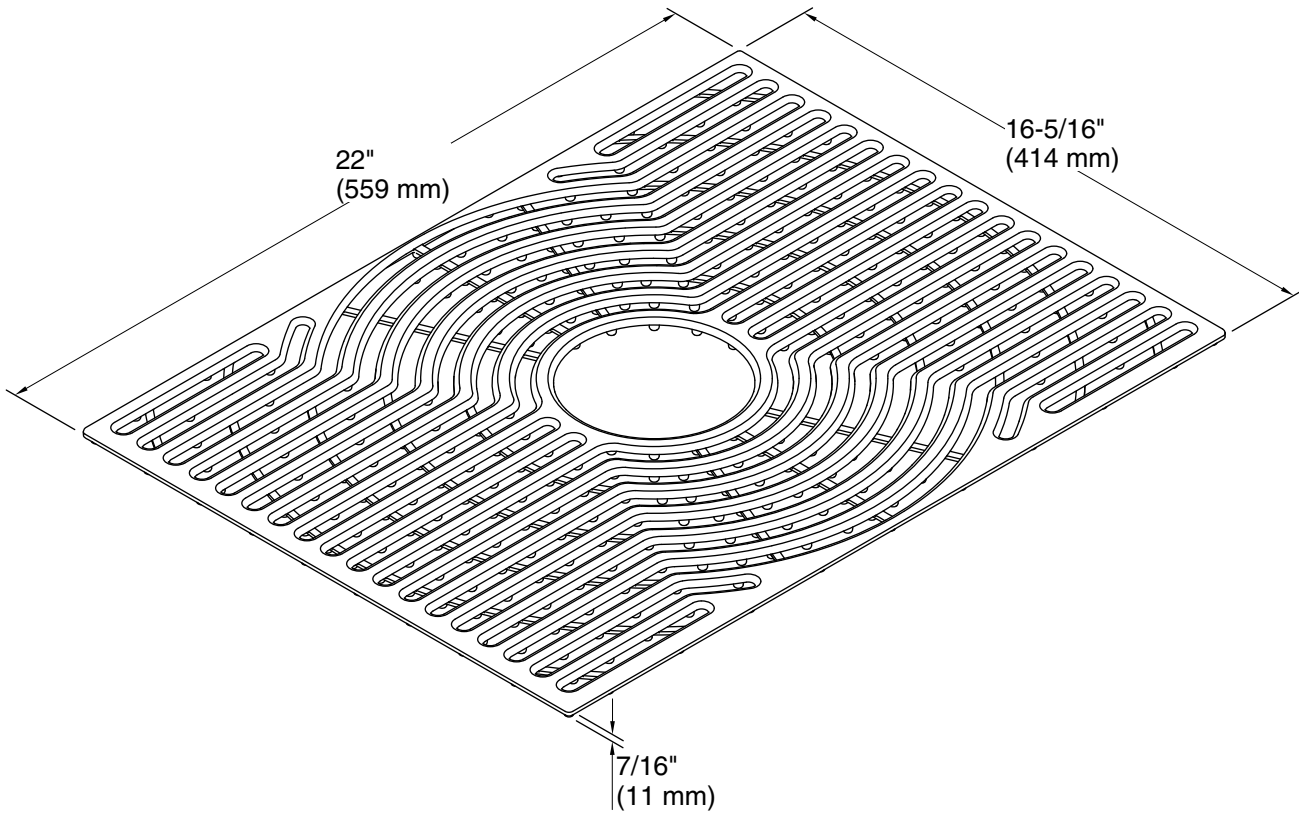

20023 24" undermount single-bowl kitchen sink

Codes/Standards

None Applicable

STERLING® One-Year Limited Warranty

See website for detailed warranty information.

Available Colors/Finishes

Color tiles intended for reference only.

Color	Code	Description
-------	------	-------------

	ASH	Ash Grey
---	-----	----------

Technical Information

All product dimensions are nominal.

Material: Silicone