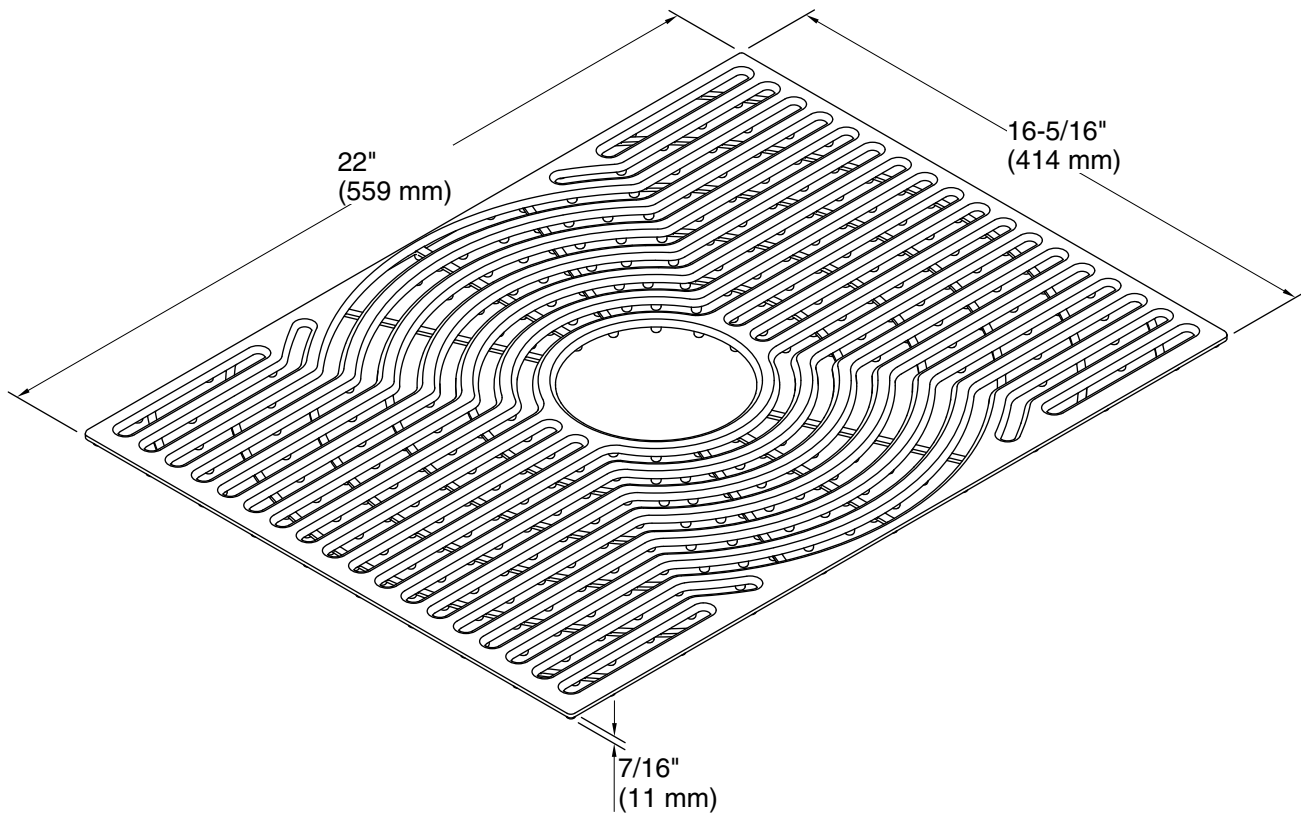

Features

- Single mat.
- Ash Grey silicone.
- Center drain hole.
- For use with STERLING Ludington® single-bowl, model 20023.

Codes/Standards

None Applicable

STERLING® Warranty - Stainless Steel Sinks

See website for detailed warranty information.

Available Colors/Finishes

Color tiles intended for reference only.

Color Code Description

■	ASH	Ash Grey
---	-----	----------

Technical Information

All product dimensions are nominal.

Material: Silicone