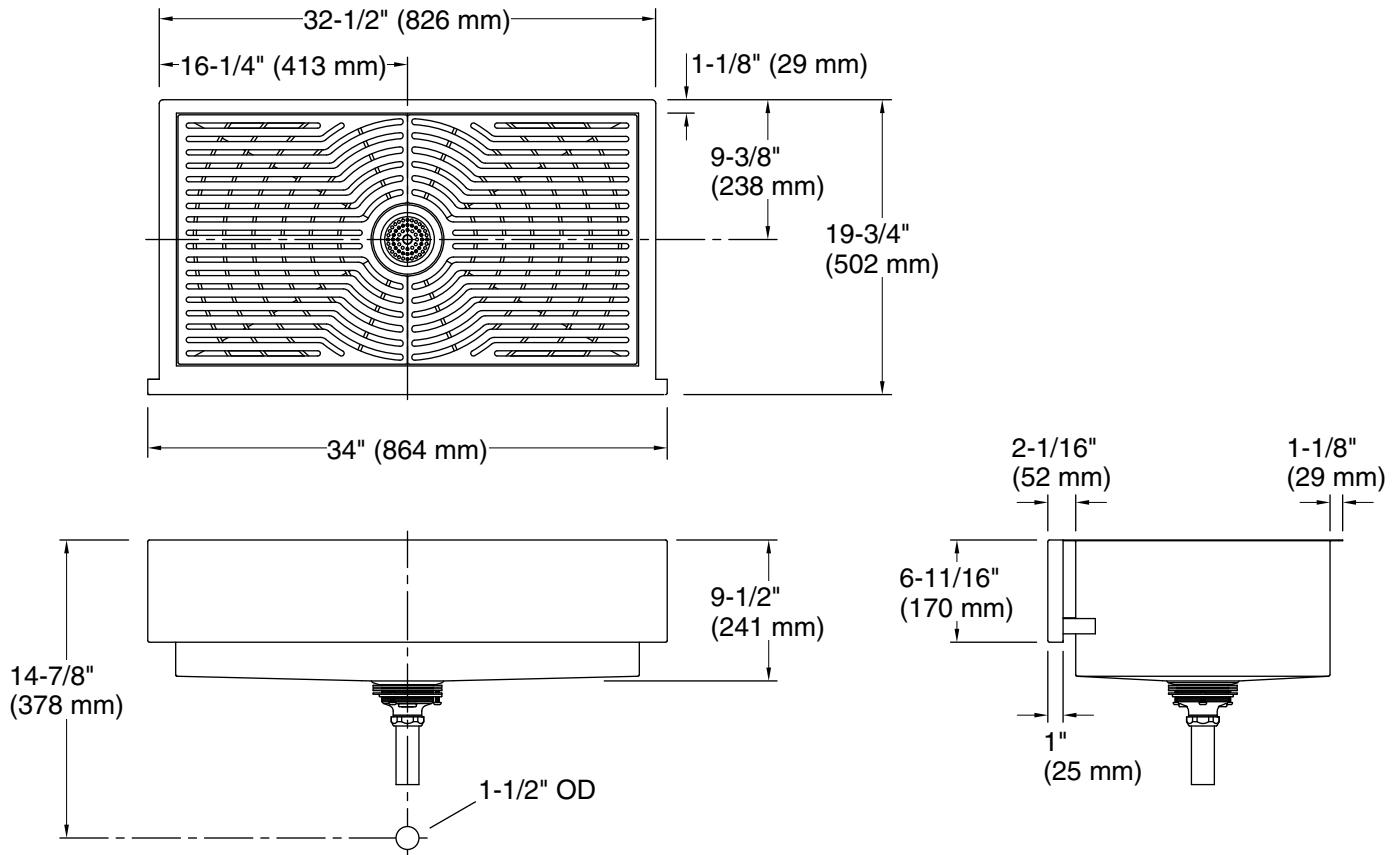

Material

- Stainless steel with satin finish.
- Premium 18-gauge stainless steel.

Installation

- No faucet holes; requires wall-or counter-mount faucet.
- Undermount.

Recommended Products/Accessories

- K-23726 Drain treatment
- K-23729 Stainless steel cleaner

Included Components

- Product consists of:
- 7400 Sink Strainer
 - 20285 Silicone sink mat

Codes/Standards

ASME A112.19.3/CSA B45.4

STERLING® Stainless Steel Sinks Lifetime Limited Warranty

See website for detailed warranty information.

Technical Information

All product dimensions are nominal.

Installation:	Undermount
Min. base cabinet width:	36" (914 mm)
Bowl area (Only):	Length: 30-1/4" (768 mm) Width: 16-9/16" (420 mm) Bowl depth: 9-3/16" (233 mm) Water depth: 9-3/16" (233 mm)
Drain hole:	3-3/4" (94 mm)
Template:	1307774-7, required, included