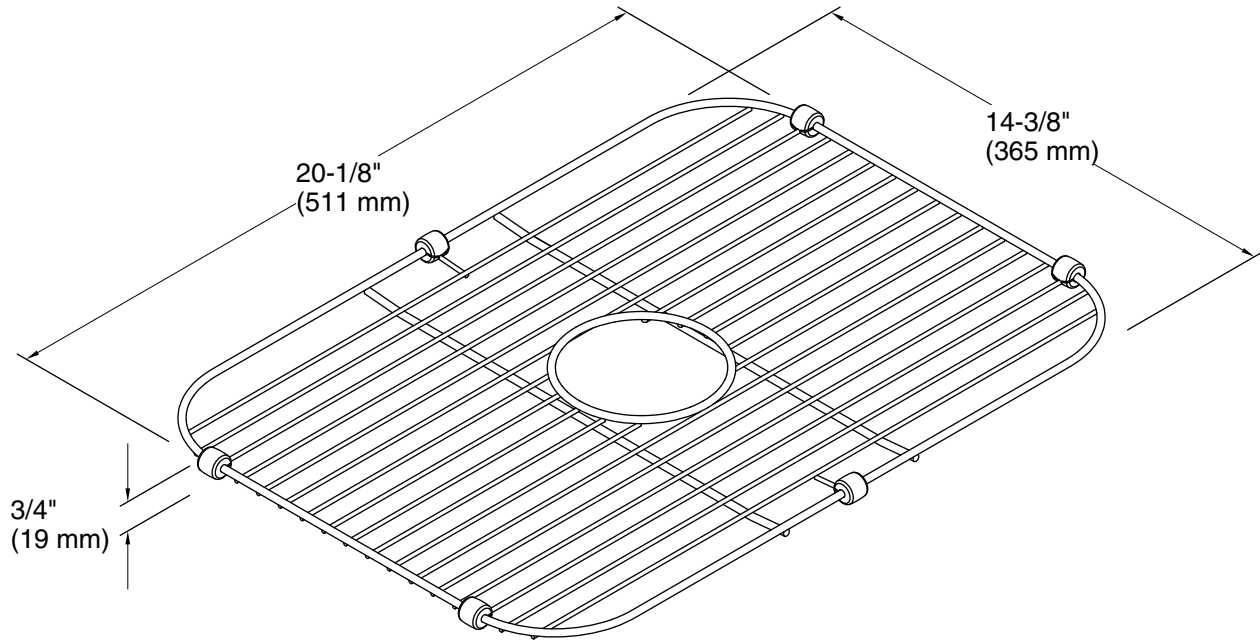

For the most current Specification Sheet, go to [www.sterlingplumbing.com](http://www.sterlingplumbing.com).

5-29-2021 16:35 - US/CA

**Technical Information**

All product dimensions are nominal.

Material:               Stainless Steel