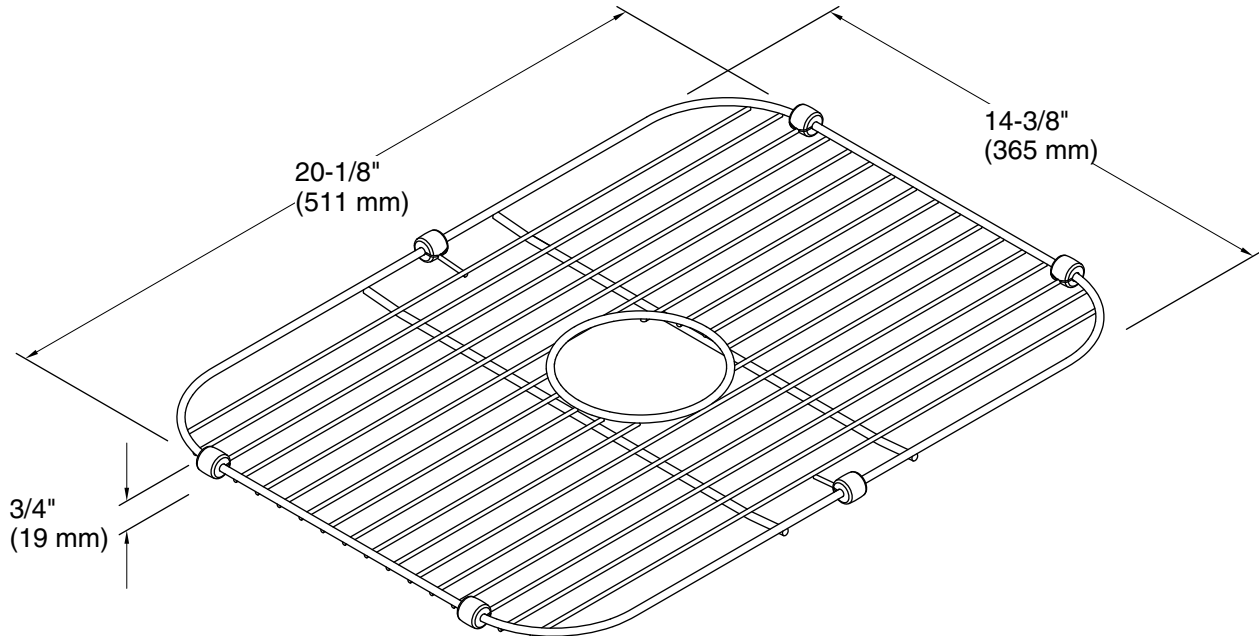

For the most current Specification Sheet, go to www.sterlingplumbing.com.

3-22-2020 05:50 - US/CA

Technical Information

All product dimensions are nominal.

Material: Stainless Steel