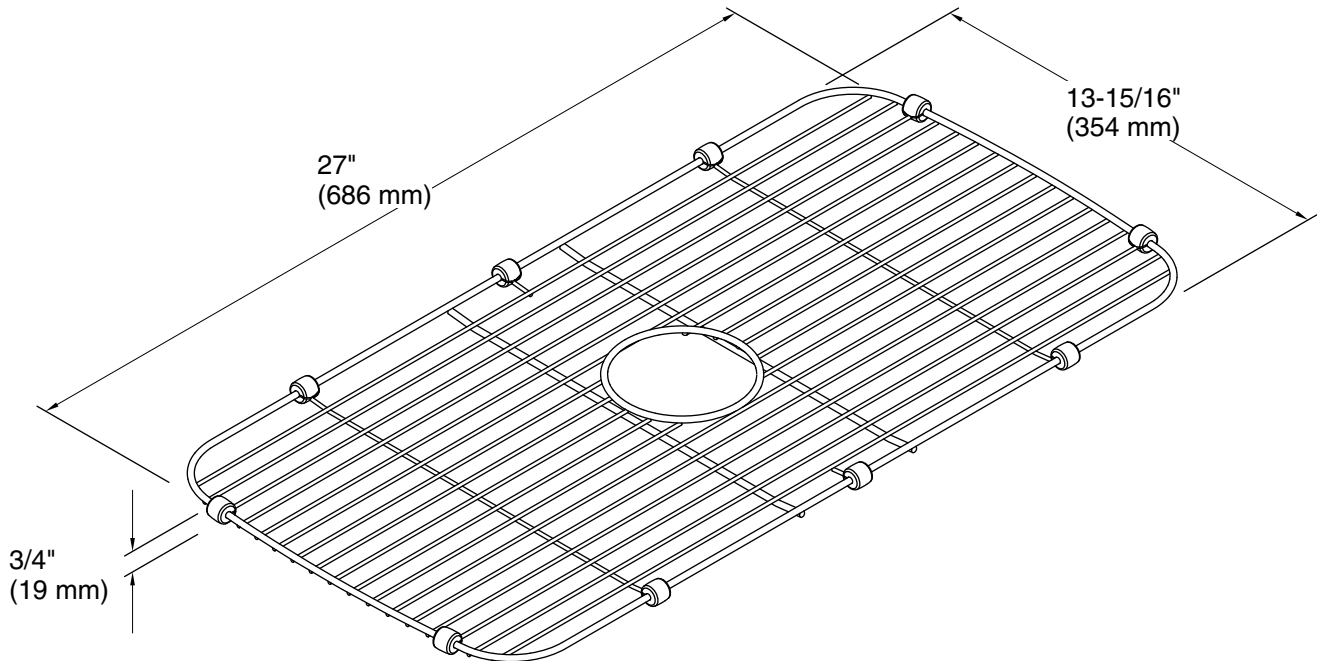

Technical Information

All product dimensions are nominal.

Material: Stainless Steel