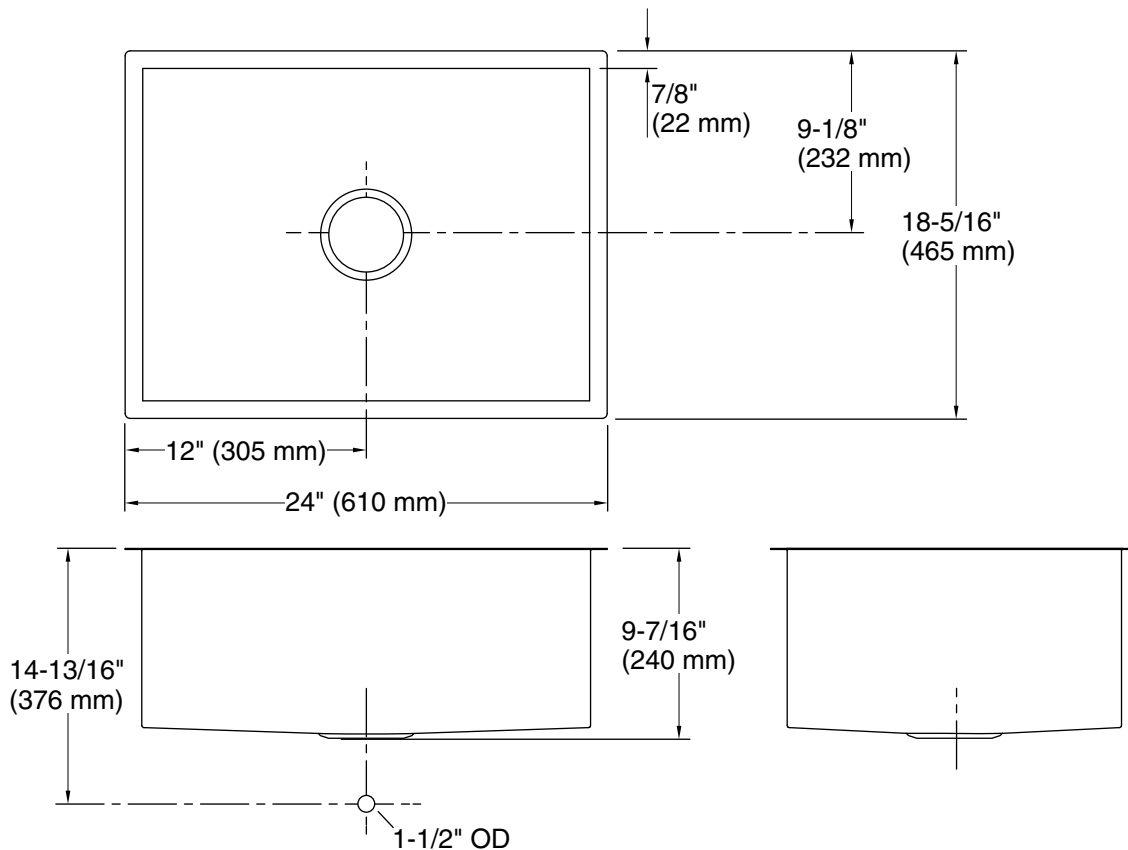

## Features

- No faucet holes; requires wall- or counter-mount faucet.
- 9-7/16" depth.
- 3-3/4" drain opening.
- Includes silicone sink mat (20284-ASH) and sink strainer (7400).

For the most current Specification Sheet, go to [www.sterlingplumbing.com](http://www.sterlingplumbing.com).

**Technical Information**

All product dimensions are nominal.

Installation:	Undermount
Min. base cabinet width:	27" (686 mm)
Bowl area (Only):	Length: 22-1/4" (565 mm) Width: 16-9/16" (420 mm) Bowl depth: 9-3/16" (233 mm) Water depth: 9-3/16" (233 mm)
Drain hole:	3-3/4" (94 mm)
Template:	1298948-7, required, included