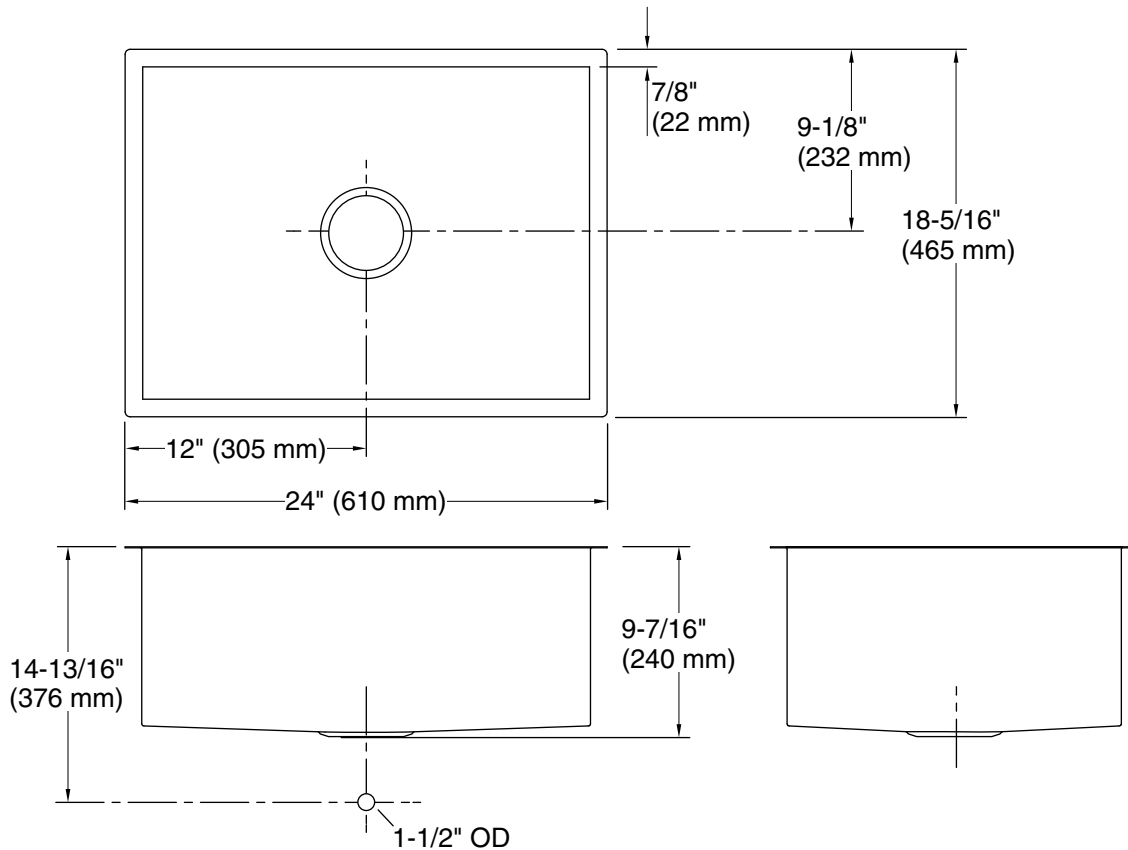

### Technical Information

All product dimensions are nominal.

Installation:	Undermount
Min. base cabinet width:	27" (686 mm)
Bowl area (Only):	Length: 22-1/4" (565 mm) Width: 16-9/16" (420 mm) Bowl depth: 9-3/16" (233 mm) Water depth: 9-3/16" (233 mm)
Drain hole:	3-3/4" (94 mm)
Template:	1298948-7, required, included