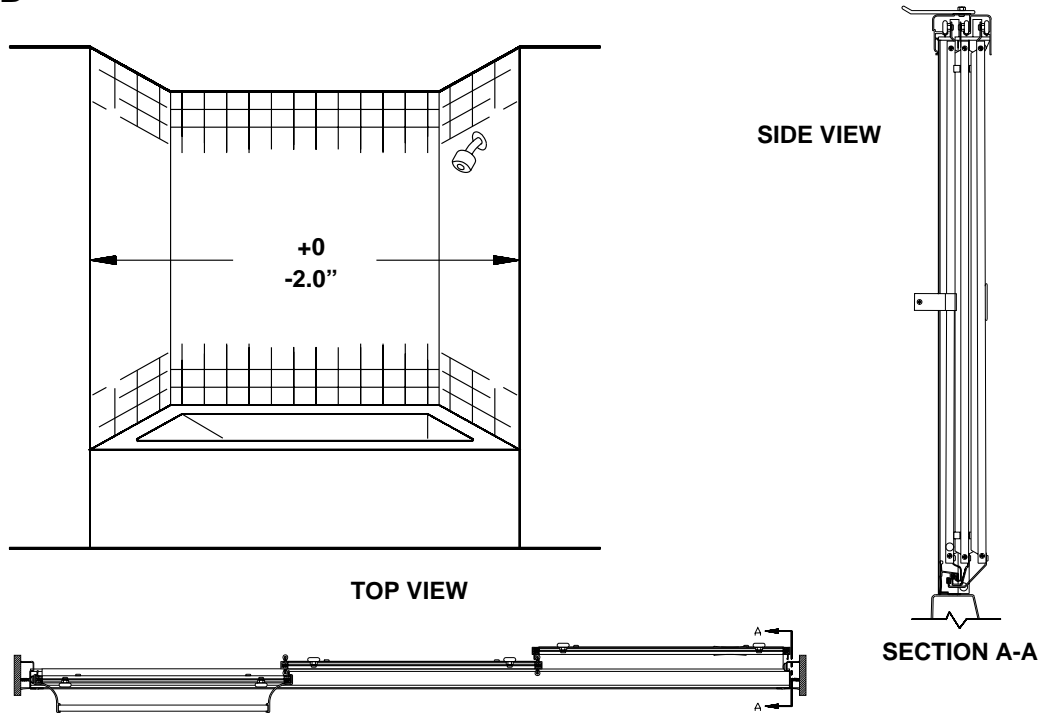

Vista-Glide II™
Tri-Panel Tub Doors
Series 1700D

D I M E N S I O N S

Model	Frame Finish	Glass Panel Pattern	Door Height	Max. Opening
1701D-56S	Bright Silver	Brown Tint/ Beige Stripes	57$\frac{1}{8}$"	56"
1701D-56G	Bright Gold	Brown Tint/ Beige Stripes	57$\frac{1}{8}$"	56"
1700D-60S	Bright Silver	Pebbled Texture	57$\frac{1}{8}$"	60"
1701D-60S	Bright Silver	Brown Tint/ Beige Stripes	57$\frac{1}{8}$"	60"
1701D-60G	Bright Gold	Brown Tint/ Beige Stripes	57$\frac{1}{8}$"	60"
1710D-60S	Bright Silver	Pebbled Texture/ No Mirror	57$\frac{1}{8}$"	60"
1719D-60S	Bright Silver	Clear/Radiant Stripes	57$\frac{1}{8}$"	60"
1719D-60G	Bright Gold	Clear/Radiant Stripes	57$\frac{1}{8}$"	60"
1720D-60S	Bright Silver	Clear/V-Beveled	57$\frac{1}{8}$"	60"
1720D-60G	Bright Gold	Clear/V-Beveled	57$\frac{1}{8}$"	60"
1723D-60S	Bright Silver	Symmetry	57$\frac{1}{8}$"	60"
1723D-60PB	Polished Brass	Symmetry	57$\frac{1}{8}$"	60"
1762D-60S	Bright Silver	Clear/White Stripes	57$\frac{1}{8}$"	60"
1762D-60PB	Polished Brass	Clear/White Stripes	57$\frac{1}{8}$"	60"

★ Made in U.S.A.