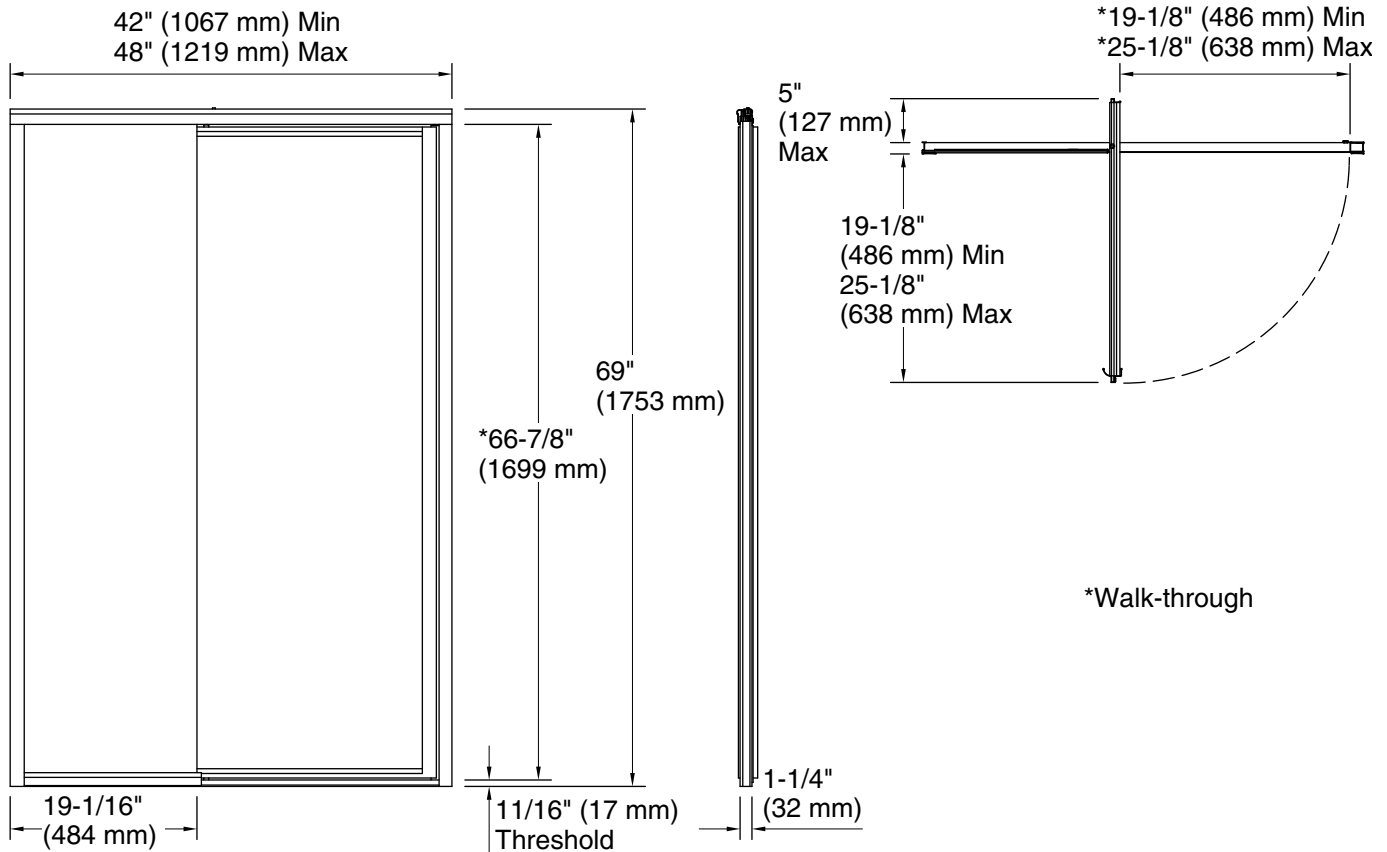

Vista Pivot™ II

Framed pivot shower door
1530D-48

Features

- Framed, 1/8" (3 mm) thick tempered glass.
- Tempered glass ensures maximum safety and durability.
- 19" (482 mm) inline panel 5/32" (4 mm) thick.

Technical Information

All product dimensions are nominal.

- Installation type: For shower base installation
- Opening Width - Min: 42" (1067 mm)
- Opening Width - Max: 48" (1219 mm)
- Walk-through - Min: 19-1/8" (486 mm)
- Walk-through - Max: 25-1/8" (638 mm)
- Base-To-Wall: 3/8" (10 mm)
- Radius - Max: 19-1/8" (486 mm)
- Glass thickness: 1/8" (3 mm)

Notes

- Install this product according to the installation guide.
- The vertical opening should be a minimum of 70-1/2" (1791 mm) to allow for installation clearance.