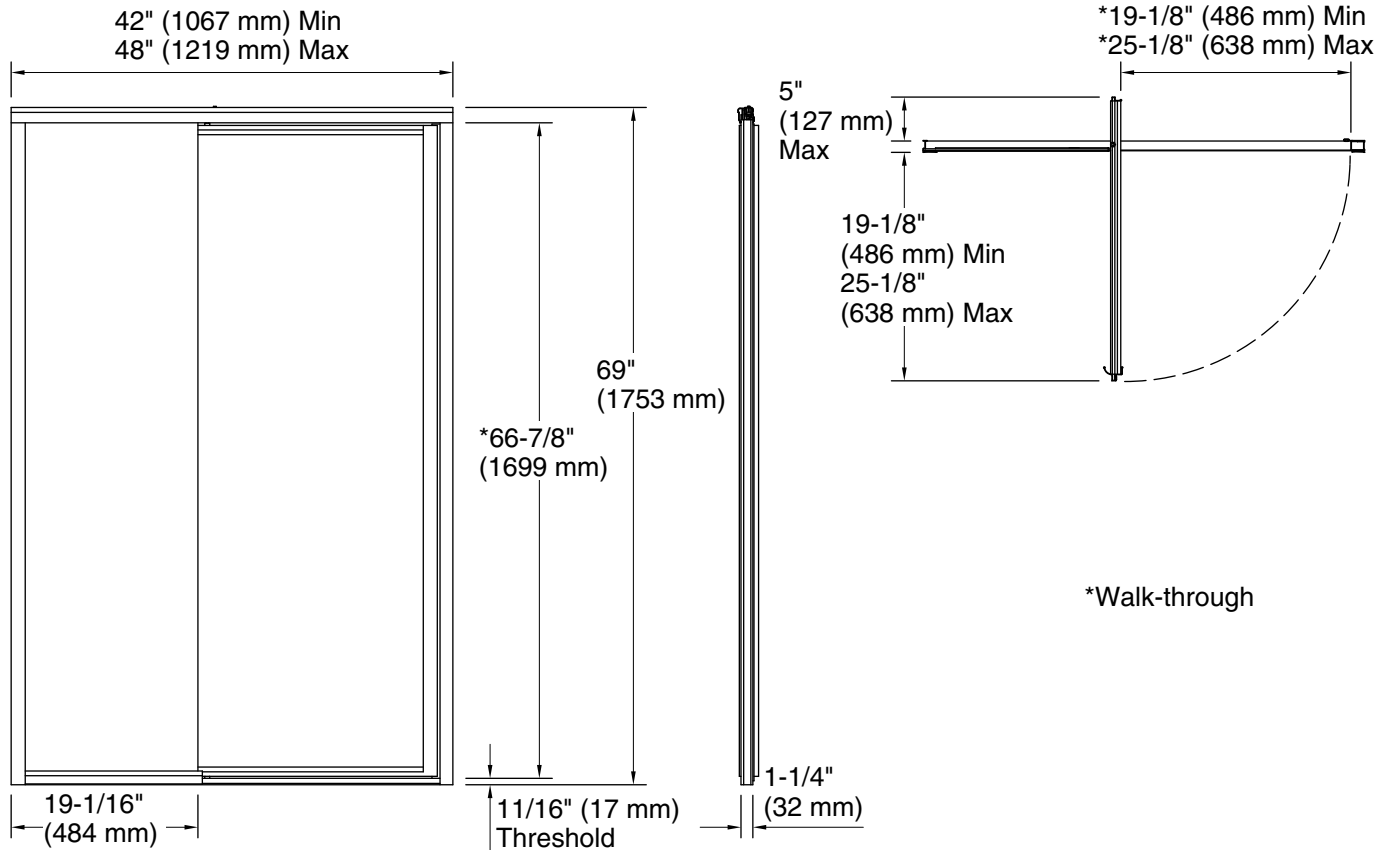

## Available Glass Options

Code	Description
------	-------------

	Pebbled
--	---------

---

1-800-STERLING (1-800-783-7546)

Kohler Co. reserves the right to make revisions without notice to product specifications.

For the most current Specification Sheet, go to [www.sterlingplumbing.com](http://www.sterlingplumbing.com).

3-22-2020 05:38 - US/CA

**Technical Information**

- All product dimensions are nominal.
- Installation type: For shower base installation
- Opening Width - Min: 42" (1067 mm)
- Opening Width - Max: 48" (1219 mm)
- Walk-through - Min: 19-1/8" (486 mm)
- Walk-through - Max: 25-1/8" (638 mm)
- Base-To-Wall Radius 3/8" (10 mm)
  - Max:
- Glass thickness: 1/8" (3 mm)

**Notes**

- Install this product according to the installation guide.
- The vertical opening should be a minimum of 70-1/2" (1791 mm) to allow for installation clearance.