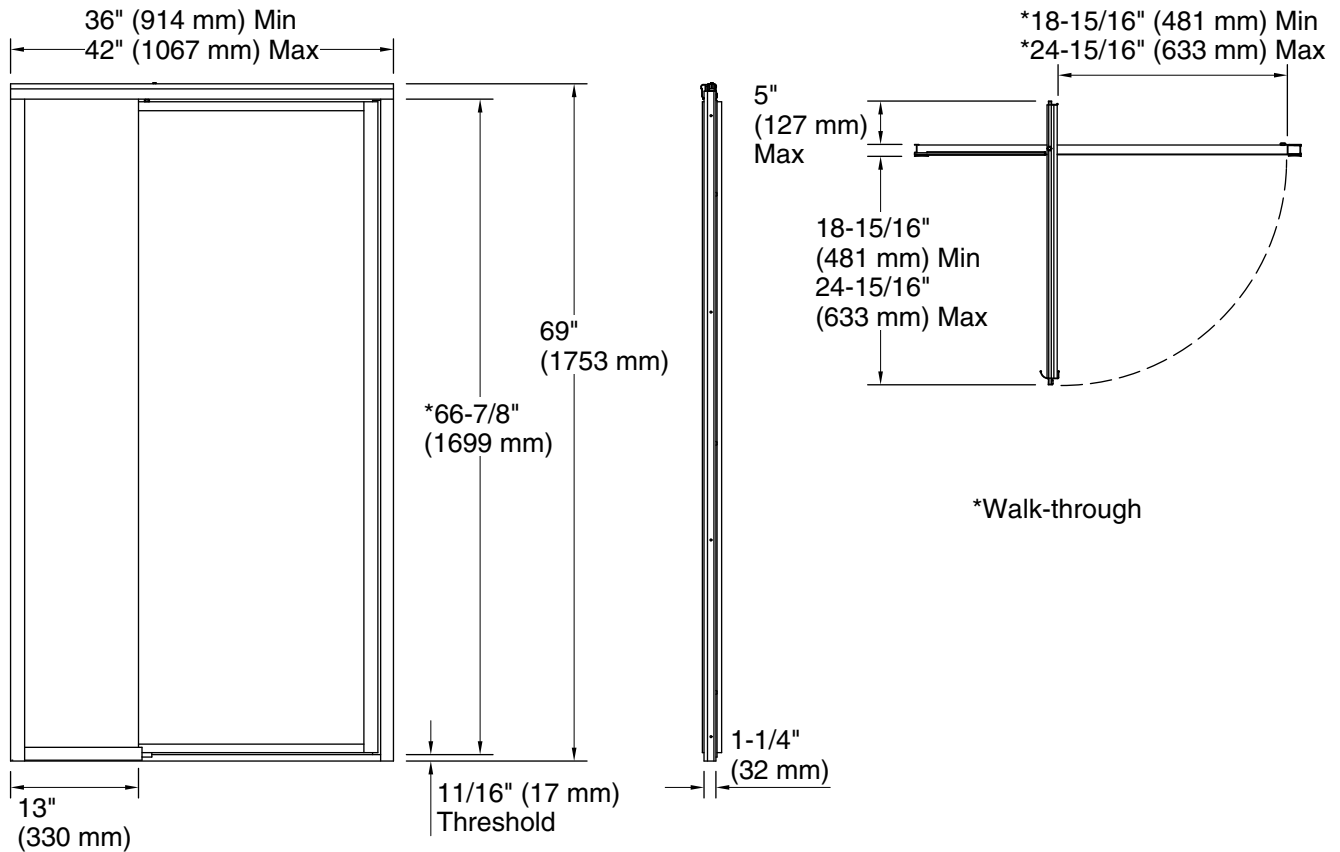

## Available Glass Options

Code	Description
------	-------------

	Pebbled
--	---------

**Technical Information**

All product dimensions are nominal.  
 Installation type: For shower base installation  
 Opening Width - Min: 36" (914 mm)  
 Opening Width - Max: 42" (1067 mm)  
 Walk-through - Min: 18-15/16" (481 mm)  
 Walk-through - Max: 24-15/16" (633 mm)  
 Base-To-Wall Radius 3/8" (10 mm)  
 – Max:  
 Glass thickness: 1/8" (3 mm)

**Notes**

Install this product according to the installation guide.  
 The vertical opening should be a minimum of 70-1/2" (1791 mm) to allow for installation clearance.