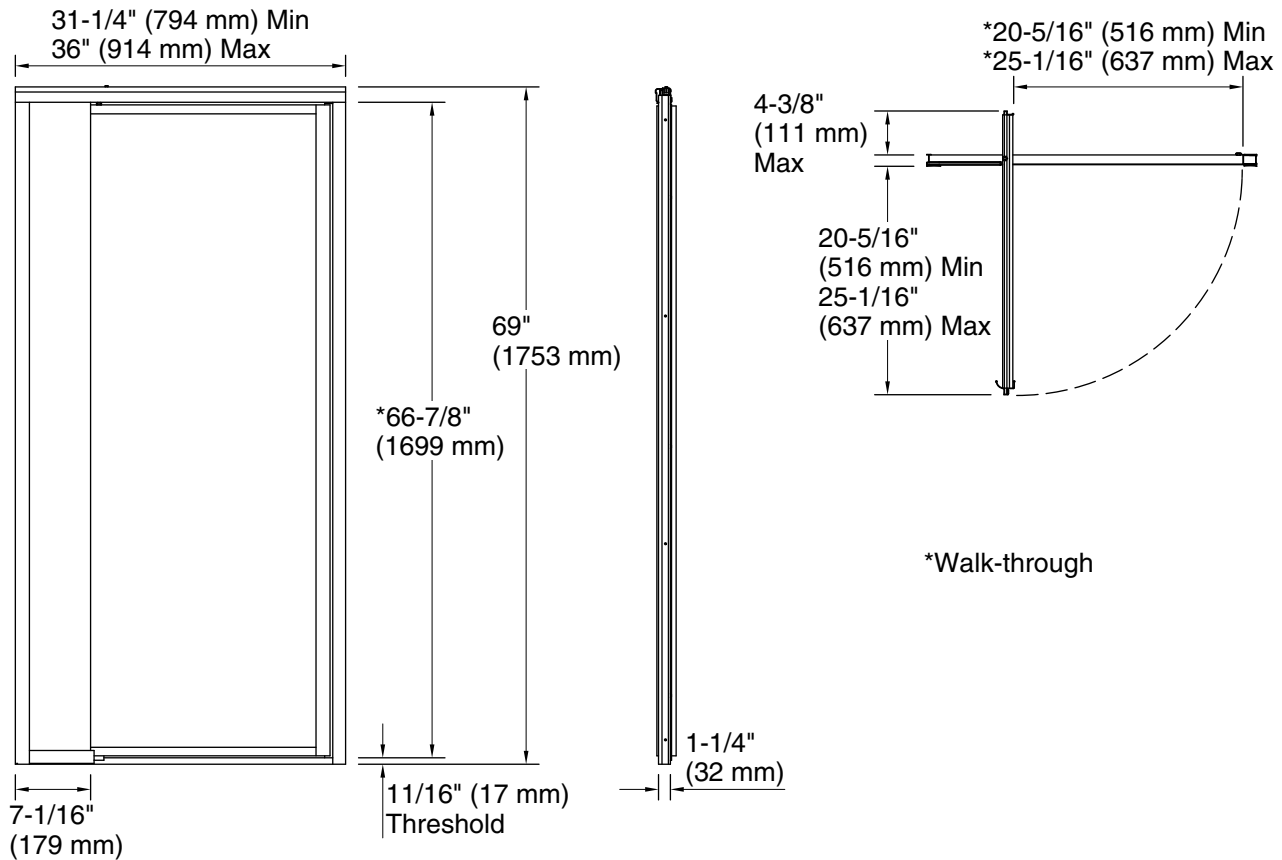

Vista Pivot™ II

Framed pivot shower door
1530D-36

Features

- Framed, 1/8" (3 mm) thick tempered glass.
- Tempered glass ensures maximum safety and durability.
- 7" (178 mm) inline panel 5/32" (4 mm) thick.

Code	Description
------	-------------

	Pebbled
--	---------

1-800-STERLING (1-800-783-7546)

Kohler Co. reserves the right to make revisions without notice to product specifications.

For the most current Specification Sheet, go to www.sterlingplumbing.com.

12-29-2021 09:51 - US//CA

Technical Information

All product dimensions are nominal.

- Installation type: For shower base installation
- Opening Width - Min: 31-1/4" (794 mm)
- Opening Width - Max: 36" (914 mm)
- Walk-through - Min: 20-5/16" (516 mm)
- Walk-through - Max: 25-1/16" (637 mm)
- Base-To-Wall: 3/8" (10 mm)
- Radius - Max:
- Glass thickness: 1/8" (3 mm)

Notes

- Install this product according to the installation guide.
- The vertical opening should be a minimum of 70-1/2" (1791 mm) to allow for installation clearance.