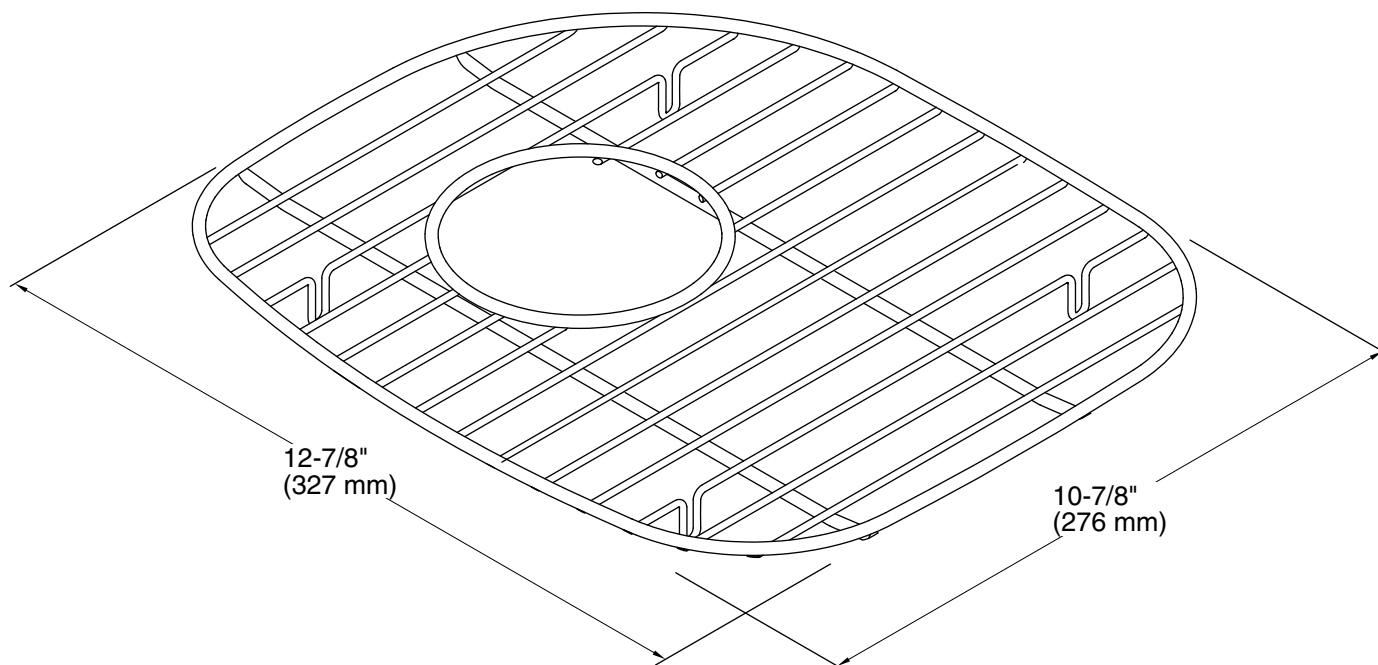

**Features**

- Single rack
- Rests on nonabrasive plastic feet, which will not harm the sink's finish
- Fits the medium bowl of the STERLING Cinch® large/medium, model 11723

**Material**

- Stainless steel construction

**Technical Information**

All product dimensions are nominal.

Material: Stainless Steel