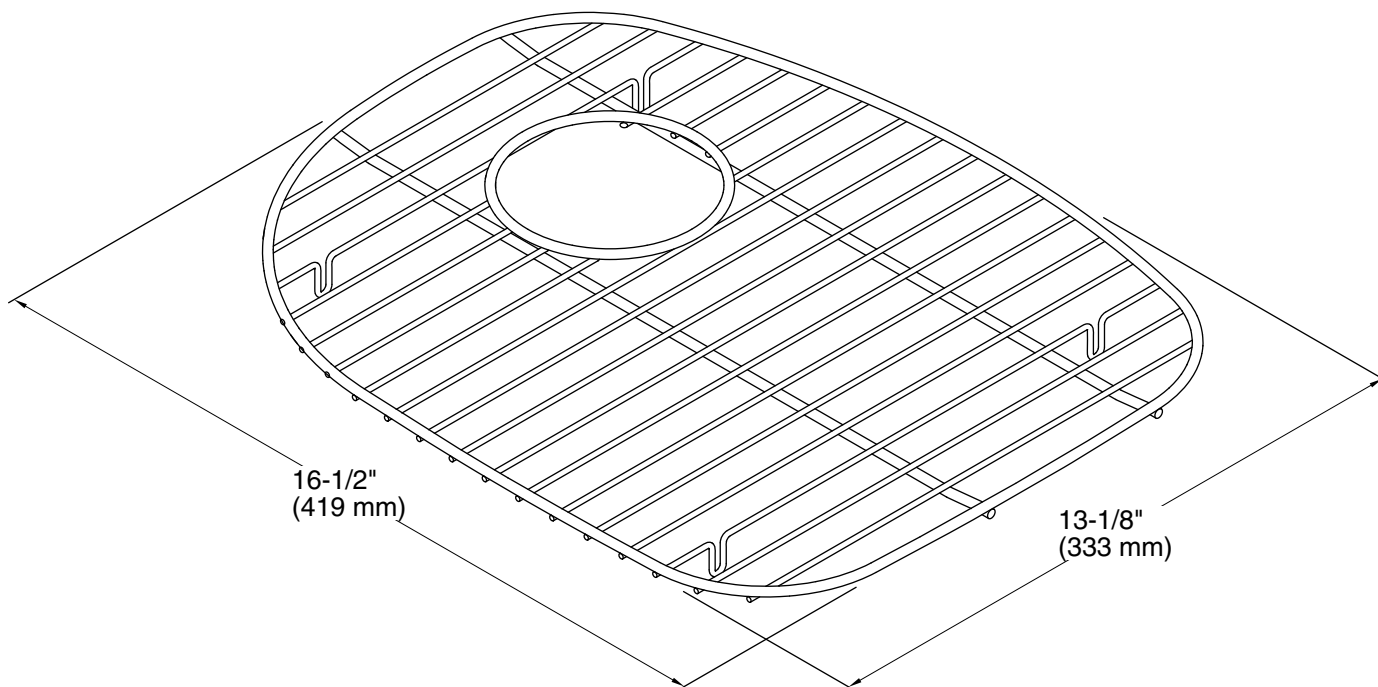

Cinch®
Sink Rack
15288

Features

- Single rack
- Rests on nonabrasive plastic feet, which will not harm the sink's finish
- Fits the large bowl of the STERLING Cinch® large/medium, model 11723

Material

- Stainless steel construction

Technical Information

All product dimensions are nominal.

Material: Stainless Steel