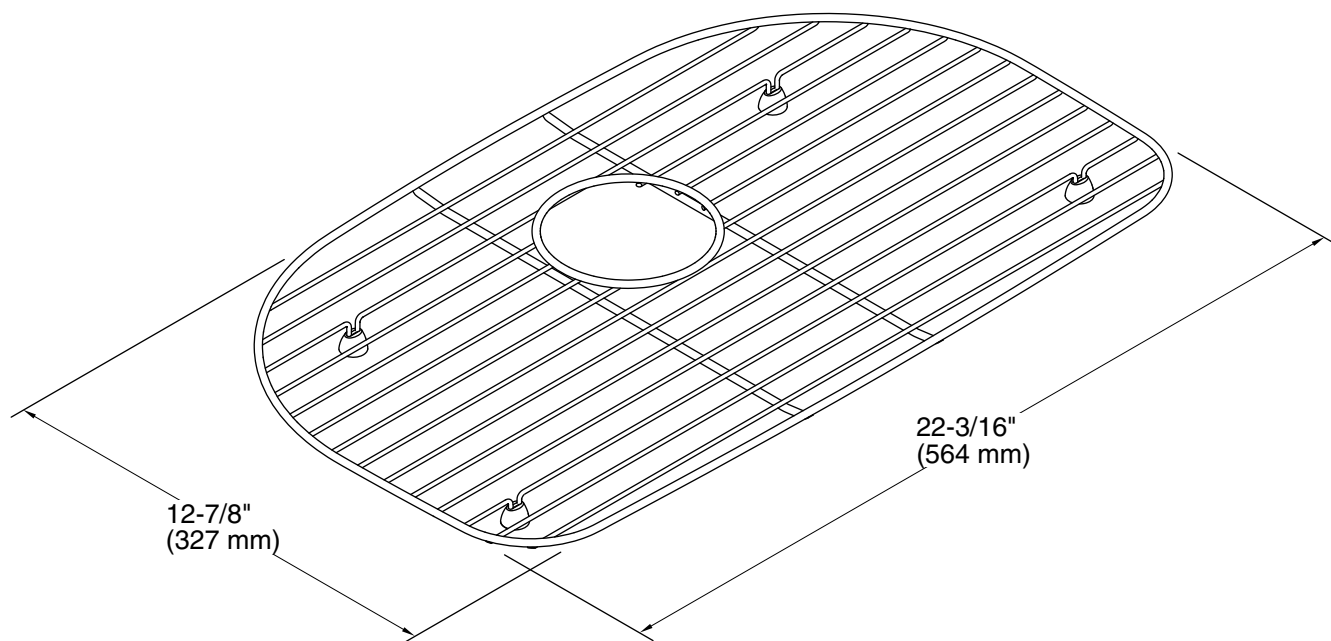

Cinch® Sink Rack 15287

Features

- Single rack
- Center drain opening
- Rests on nonabrasive plastic feet, which will not harm the sink's finish
- For use with STERLING Cinch® D-bowl, model 11722

Material

Technical Information

All product dimensions are nominal.

Material: Stainless Steel