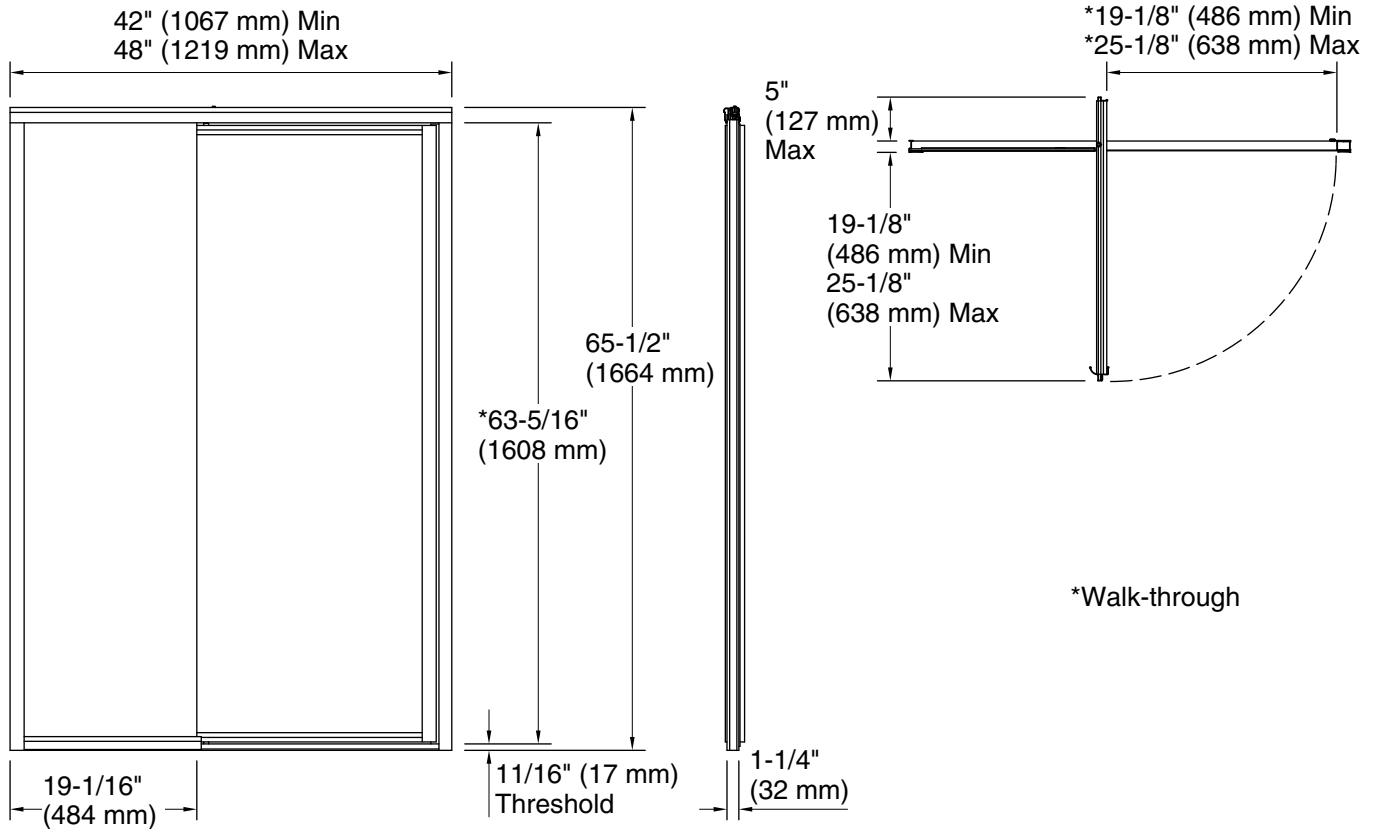

For the most current Specification Sheet, go to [www.sterlingplumbing.com](http://www.sterlingplumbing.com).

3-22-2020 05:33 - US/CA

**Vista Pivot™ II**  
Framed pivot shower door  
**1506D-48**

\*Walk-through

**Technical Information**

All product dimensions are nominal.

Installation type: For shower base installation

Opening Width - Min: 42" (1067 mm)

Opening Width - Max: 48" (1219 mm)

Walk-through - Min: 19-1/8" (486 mm)

Walk-through - Max: 25-1/8" (638 mm)

Base-To-Wall Radius 3/8" (10 mm)

– Max:

Glass thickness: 1/8" (3 mm)

**Notes**

Install this product according to the installation guide.

The vertical opening should be a minimum of 67" (1702 mm) to allow for installation clearance.