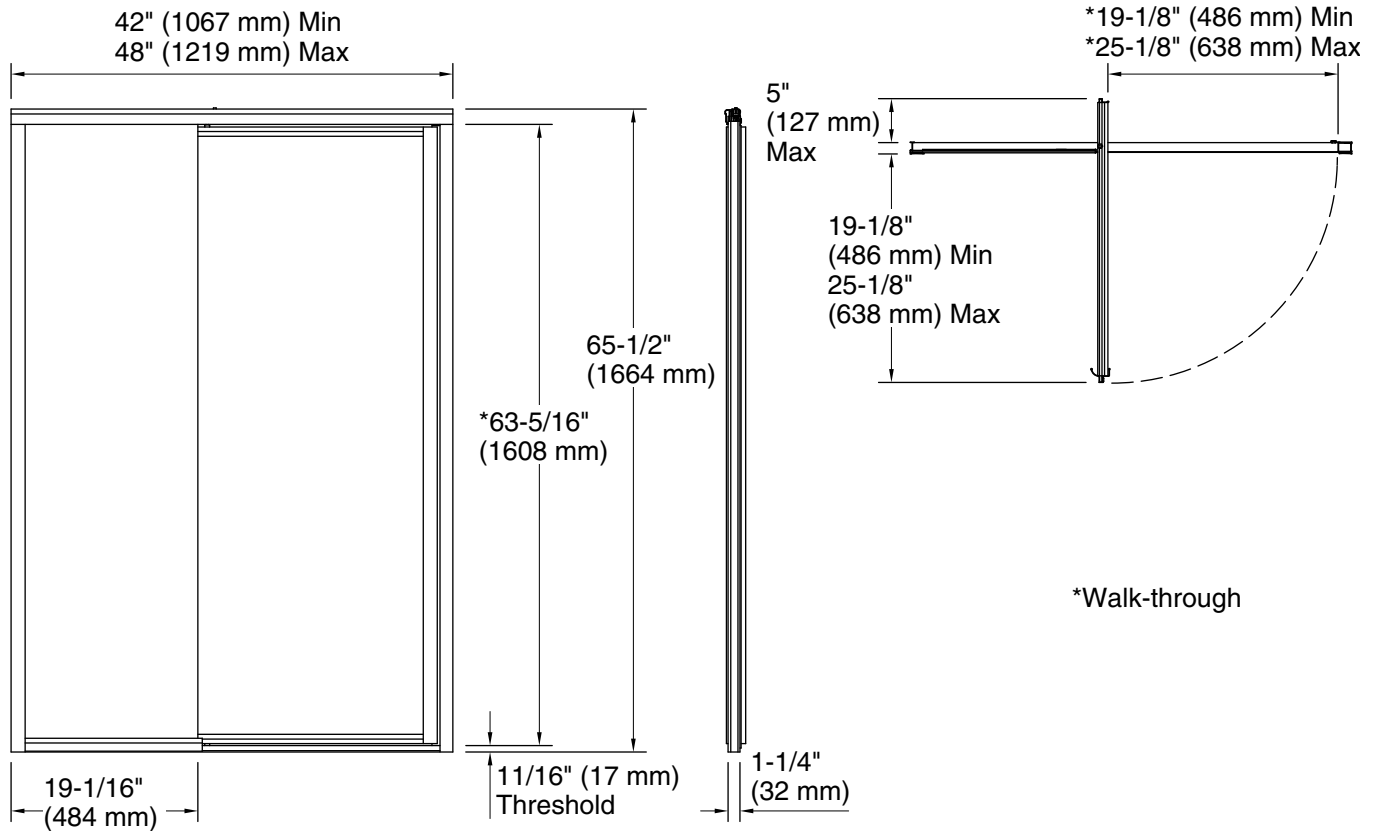

Vista Pivot™ II

Framed pivot shower door
1505D-48

Features

- Framed, 1/8" (3 mm) thick tempered glass.
- Tempered glass ensures maximum safety and durability.
- 19" (482 mm) inline panel 5/32" (4 mm) thick.

12-29-2021 09:51 - US//CA

Technical Information

All product dimensions are nominal.

- Installation type: For shower base installation
- Opening Width - Min: 42" (1067 mm)
- Opening Width - Max: 48" (1219 mm)
- Walk-through - Min: 19-1/8" (486 mm)
- Walk-through - Max: 25-1/8" (638 mm)
- Base-To-Wall: 3/8" (10 mm)
- Radius - Max: 19-1/8" (486 mm) Min to 25-1/8" (638 mm) Max
- Glass thickness: 1/8" (3 mm)

Notes

- Install this product according to the installation guide.
- The vertical opening should be a minimum of 67" (1702 mm) to allow for installation clearance.