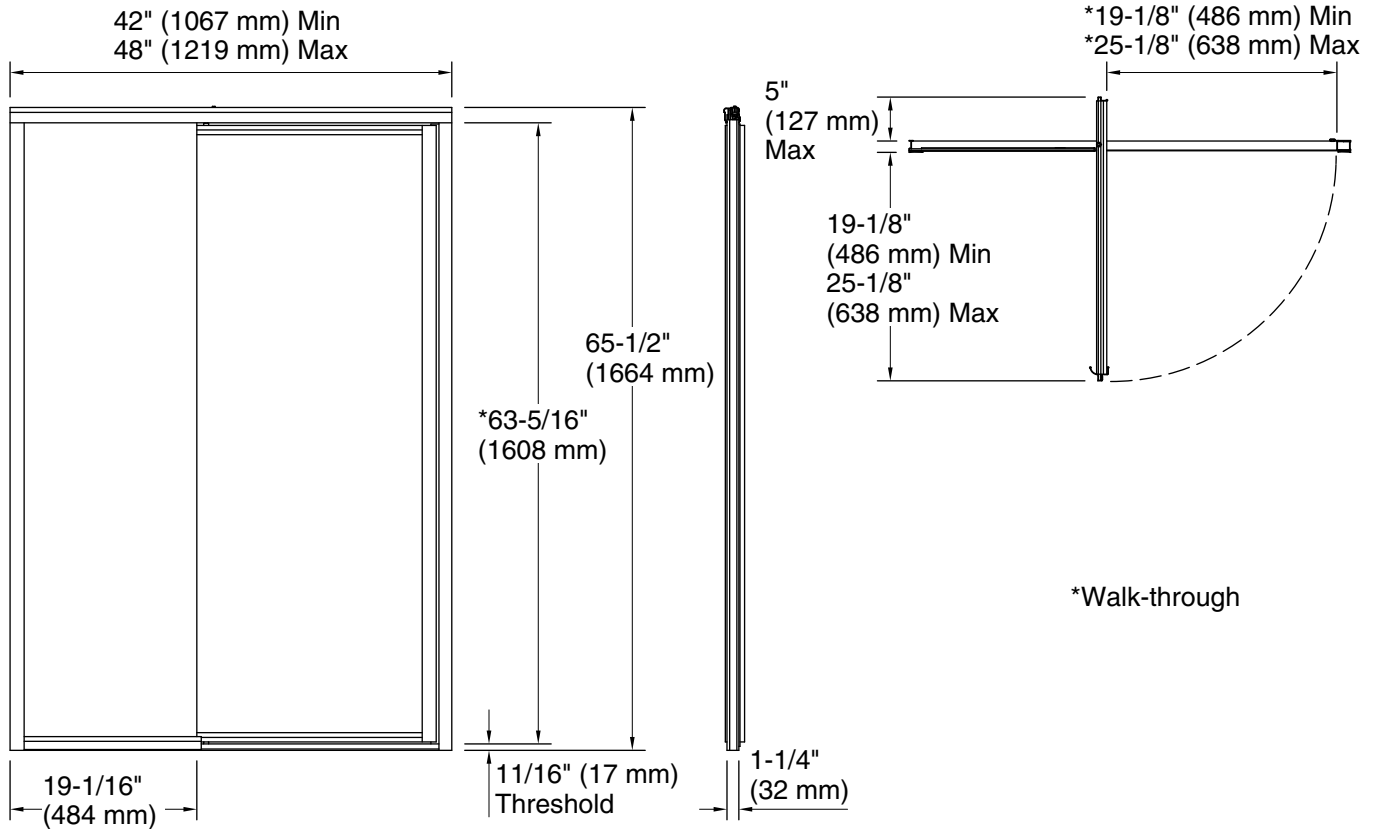

Vista Pivot™ II

Framed pivot shower door
1505D-48

Features

- Framed, 1/8" (3 mm) thick tempered glass.
- Out-of-plumb adjustability.
- Tempered glass ensures maximum safety and durability.
- Anodized aluminum prevents rusting and corrosion.
- 19" (482 mm) inline panel 5/32" (4 mm) thick.

For the most current Specification Sheet, go to www.sterlingplumbing.com.

3-22-2020 05:33 - US/CA

Technical Information

All product dimensions are nominal.
 Installation type: For shower base installation
 Opening Width - Min: 42" (1067 mm)
 Opening Width - Max: 48" (1219 mm)
 Walk-through - Min: 19-1/8" (486 mm)
 Walk-through - Max: 25-1/8" (638 mm)
 Base-To-Wall Radius 3/8" (10 mm)
 – Max:
 Glass thickness: 1/8" (3 mm)

Notes

Install this product according to the installation guide.
 The vertical opening should be a minimum of 67" (1702 mm) to allow for installation clearance.