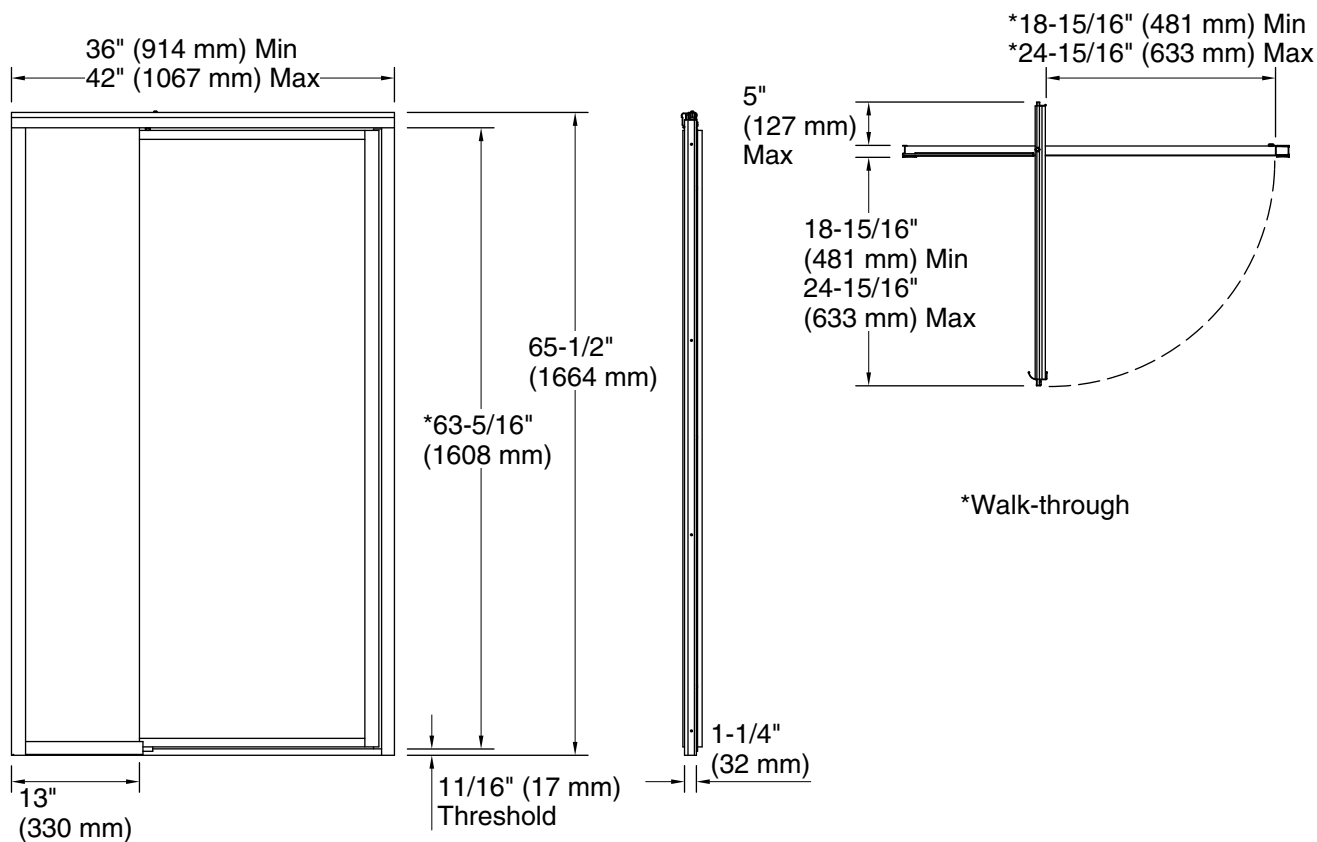

Technical Information

All product dimensions are nominal.

- Base-To-Wall 3/8" (10 mm)
- Radius – Max:
- Shower Ledge Min 1-1/8" (29 mm)
- Flat:
- Shower Wall Min 1-1/4" (32 mm)
- Flat:

Notes

- Install this product according to the installation guide.
- The vertical opening should be a minimum of 67" (1702 mm) to allow for installation clearance.