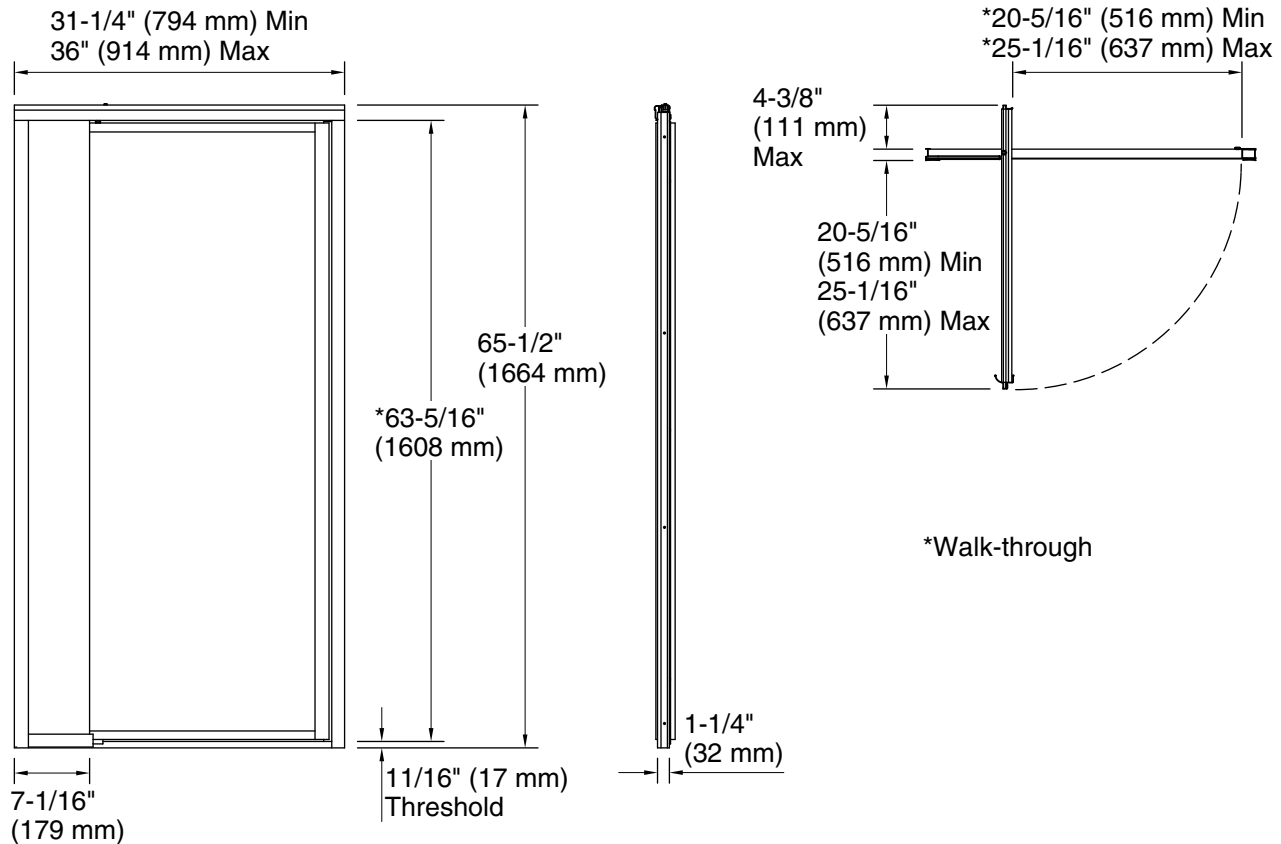

Vista Pivot™ II

Framed pivot shower door
1505D-36

Features

- Framed, 1/8" (3 mm) thick tempered glass.
- Tempered glass ensures maximum safety and durability.
- 7" (178 mm) inline panel 5/32" (4 mm) thick.

12-29-2021 09:51 - US//CA

Technical Information

All product dimensions are nominal.

- Installation type: For shower base installation
- Opening Width - Min: 31-1/4" (794 mm)
- Opening Width - Max: 36" (914 mm)
- Walk-through - Min: 20-5/16" (516 mm)
- Walk-through - Max: 25-1/16" (637 mm)
- Base-To-Wall: 3/8" (10 mm)
- Radius - Max:
- Glass thickness: 1/8" (3 mm)

Notes

- Install this product according to the installation guide.
- The vertical opening should be a minimum of 67" (1702 mm) to allow for installation clearance.