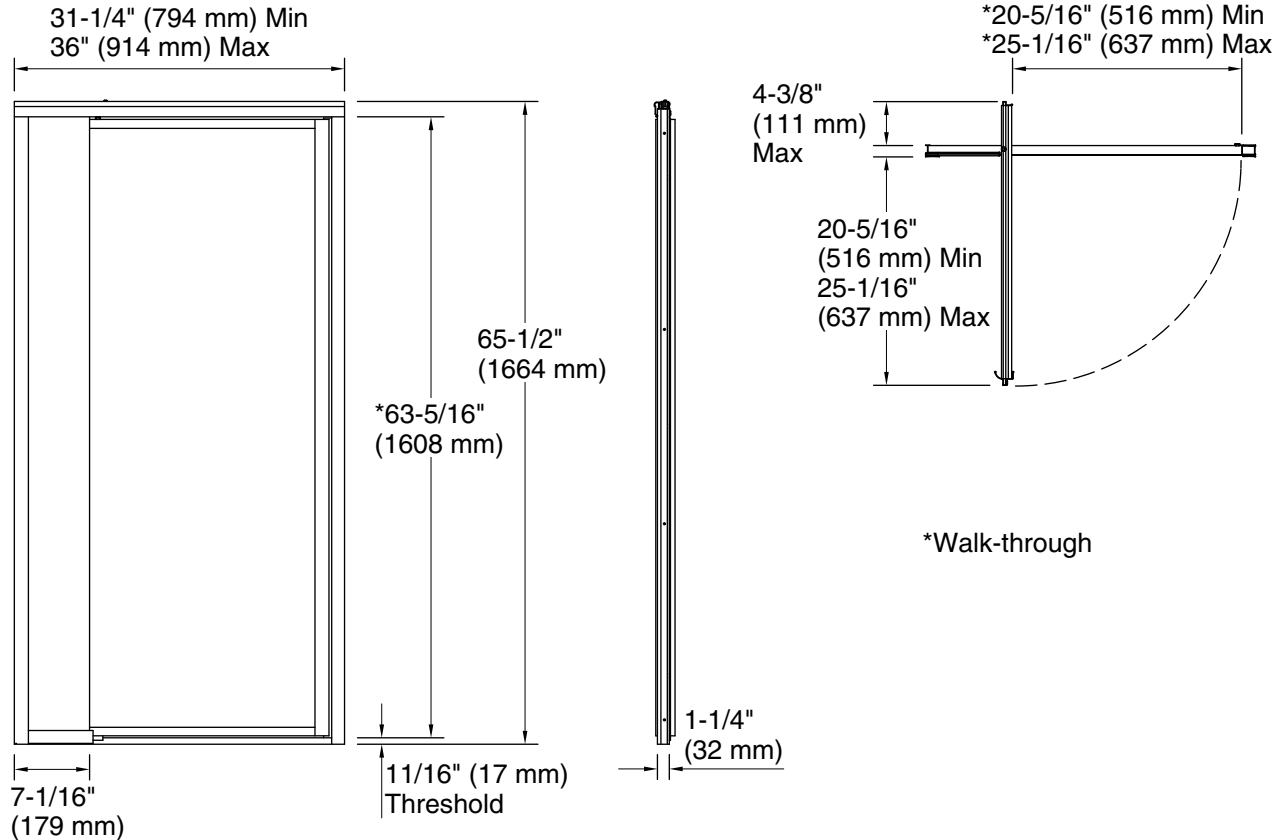

*Walk-through

Technical Information

All product dimensions are nominal.

Installation type: For shower base installation

Opening Width - Min: 31-1/4" (794 mm)

Opening Width - Max: 36" (914 mm)

Walk-through - Min: 20-5/16" (516 mm)

Walk-through - Max: 25-1/16" (637 mm)

Base-To-Wall Radius 3/8" (10 mm)

– Max:

Glass thickness: 1/8" (3 mm)

Notes

Install this product according to the installation guide.

The vertical opening should be a minimum of 67" (1702 mm) to allow for installation clearance.