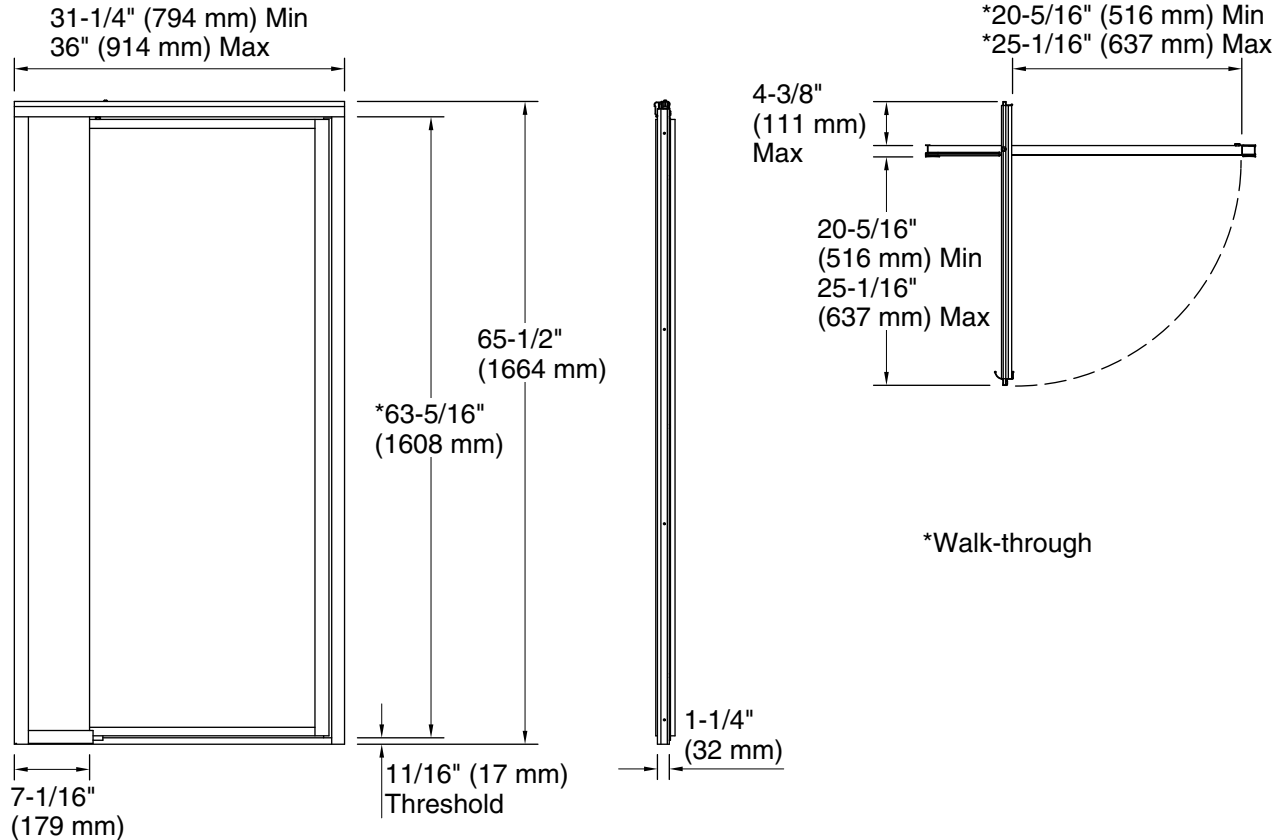

Vista Pivot™ II

Framed pivot shower door
1505D-36

Features

- Framed, 1/8" (3 mm) thick tempered glass.
- Out-of-plumb adjustability.
- Tempered glass ensures maximum safety and durability.
- Anodized aluminum prevents rusting and corrosion.
- 7" (178 mm) inline panel 5/32" (4 mm) thick.

For the most current Specification Sheet, go to www.sterlingplumbing.com.

3-22-2020 05:33 - US/CA

Technical Information

All product dimensions are nominal.
 Installation type: For shower base installation
 Opening Width - Min: 31-1/4" (794 mm)
 Opening Width - Max: 36" (914 mm)
 Walk-through - Min: 20-5/16" (516 mm)
 Walk-through - Max: 25-1/16" (637 mm)
 Base-To-Wall Radius 3/8" (10 mm)
 – Max:
 Glass thickness: 1/8" (3 mm)

Notes

Install this product according to the installation guide.
 The vertical opening should be a minimum of 67" (1702 mm) to allow for installation clearance.