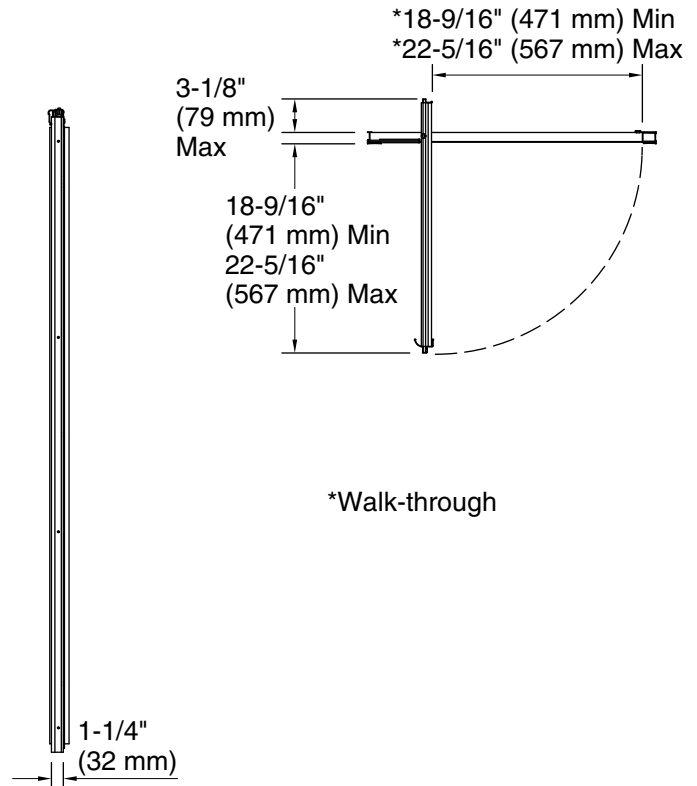

For the most current Specification Sheet, go to [www.sterlingplumbing.com](http://www.sterlingplumbing.com).

3-22-2020 05:33 - US/CA

**Technical Information**

All product dimensions are nominal.

Installation type: For shower base installation

Opening Width - Min: 27-1/2" (699 mm)

Opening Width - Max: 31-1/4" (794 mm)

Walk-through - Min: 18-9/16" (472 mm)

Walk-through - Max: 22-5/16" (567 mm)

Base-To-Wall Radius 3/8" (10 mm)

– Max:

Glass thickness: 1/8" (3 mm)

**Notes**

Install this product according to the installation guide.

The vertical opening should be a minimum of 67" (1702 mm) to allow for installation clearance.