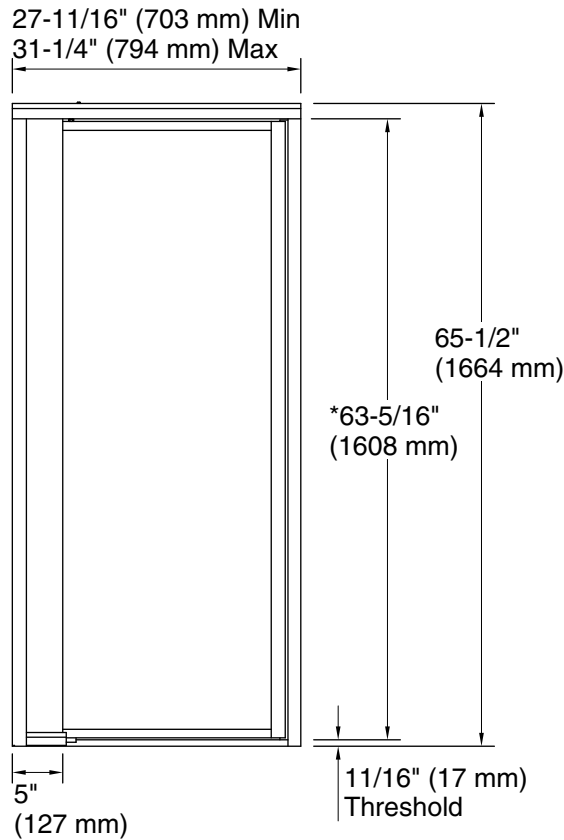

For the most current Specification Sheet, go to [www.sterlingplumbing.com](http://www.sterlingplumbing.com).

3-22-2020 05:33 - US/CA

**Technical Information**

All product dimensions are nominal.

Installation type: For shower base installation

Opening Width - Min: 27-1/2" (699 mm)

Opening Width - Max: 31-1/4" (794 mm)

Walk-through - Min: 18-9/16" (472 mm)

Walk-through - Max: 22-5/16" (567 mm)

Base-To-Wall Radius 3/8" (10 mm)

– Max:

Glass thickness: 1/8" (3 mm)

**Notes**

Install this product according to the installation guide.

The vertical opening should be a minimum of 67" (1702 mm) to allow for installation clearance.