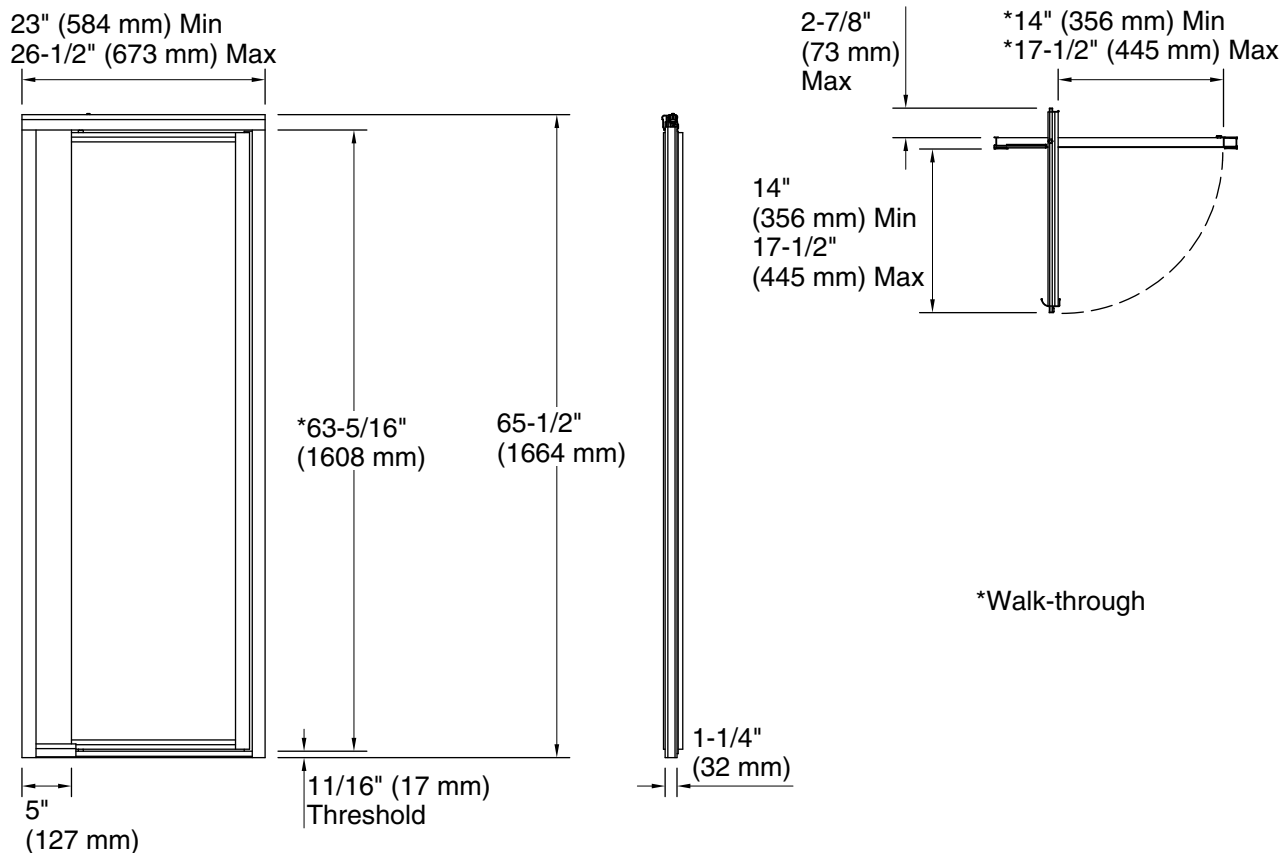

Vista Pivot™ II

Framed pivot shower door
1505D-26

Features

- Framed, 1/8" (3 mm) thick tempered glass
- Tempered glass ensures enhanced safety and durability
- 5" (127 mm) inline panel 5/32" (4 mm) thick

For the most current Specification Sheet, go to www.sterlingplumbing.com.

3-24-2024 21:54 - US

Technical Information

All product dimensions are nominal.

- Base-To-Wall 3/8" (10 mm)
- Radius – Max:
- Shower Ledge Min 1-1/8" (29 mm)
- Flat:
- Shower Wall Min 1-1/4" (32 mm)
- Flat:

Notes

- Install this product according to the installation guide.
- The vertical opening should be a minimum of 67" (1702 mm) to allow for installation clearance.