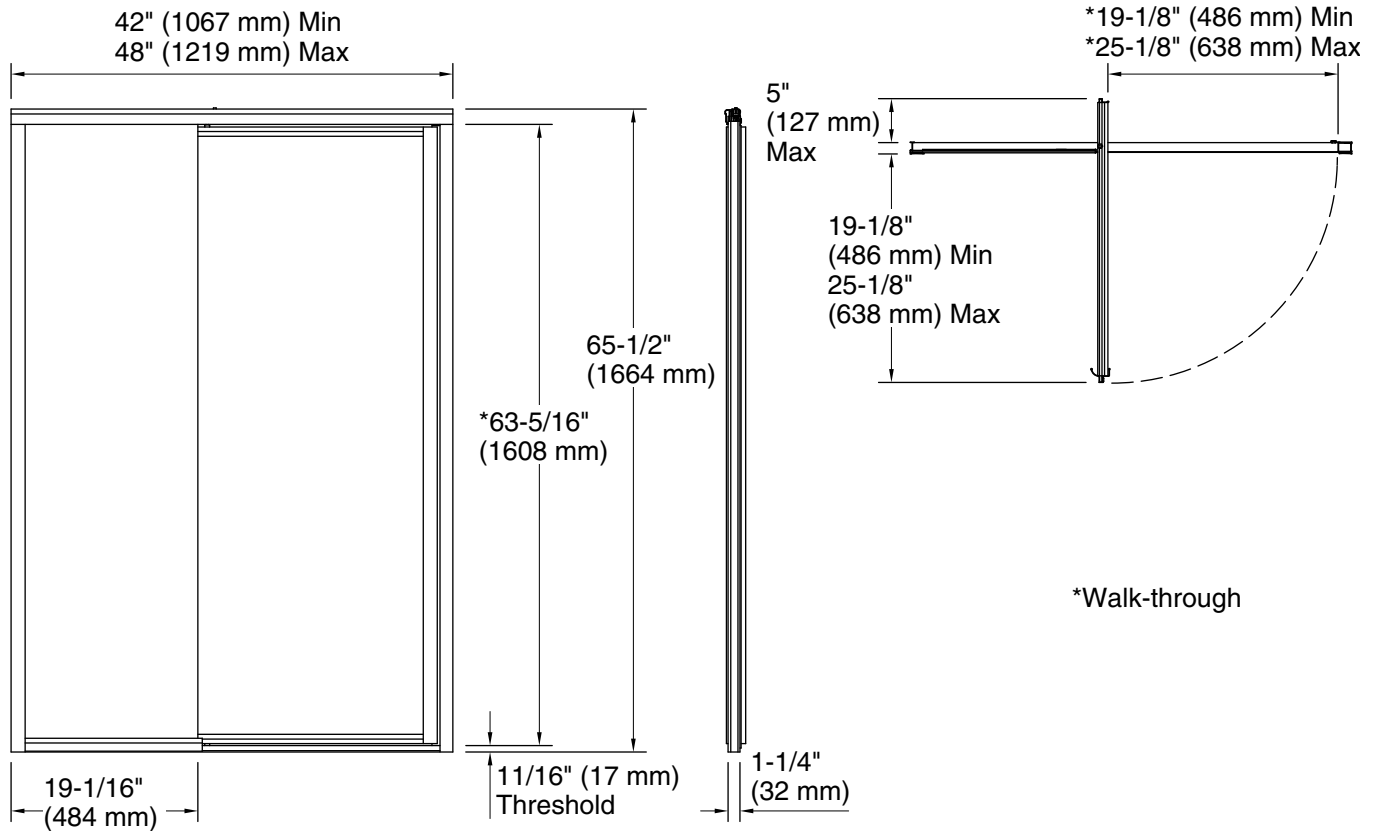

Vista Pivot™ II

Framed pivot shower door
1500D-48

Features

- Framed, 1/8" (3 mm) thick tempered glass.
- Tempered glass ensures maximum safety and durability.
- 19" (482 mm) inline panel 5/32" (4 mm) thick.

12-29-2021 09:51 - US//CA

Technical Information

All product dimensions are nominal.

- Installation type: For shower base installation
- Opening Width - Min: 42" (1067 mm)
- Opening Width - Max: 48" (1219 mm)
- Walk-through - Min: 19-1/8" (486 mm)
- Walk-through - Max: 25-1/8" (638 mm)
- Base-To-Wall: 3/8" (10 mm)
- Radius - Max: 19-1/8" (486 mm) Min to 25-1/8" (638 mm) Max
- Glass thickness: 1/8" (3 mm)

Notes

- Install this product according to the installation guide.
- The vertical opening should be a minimum of 67" (1702 mm) to allow for installation clearance.