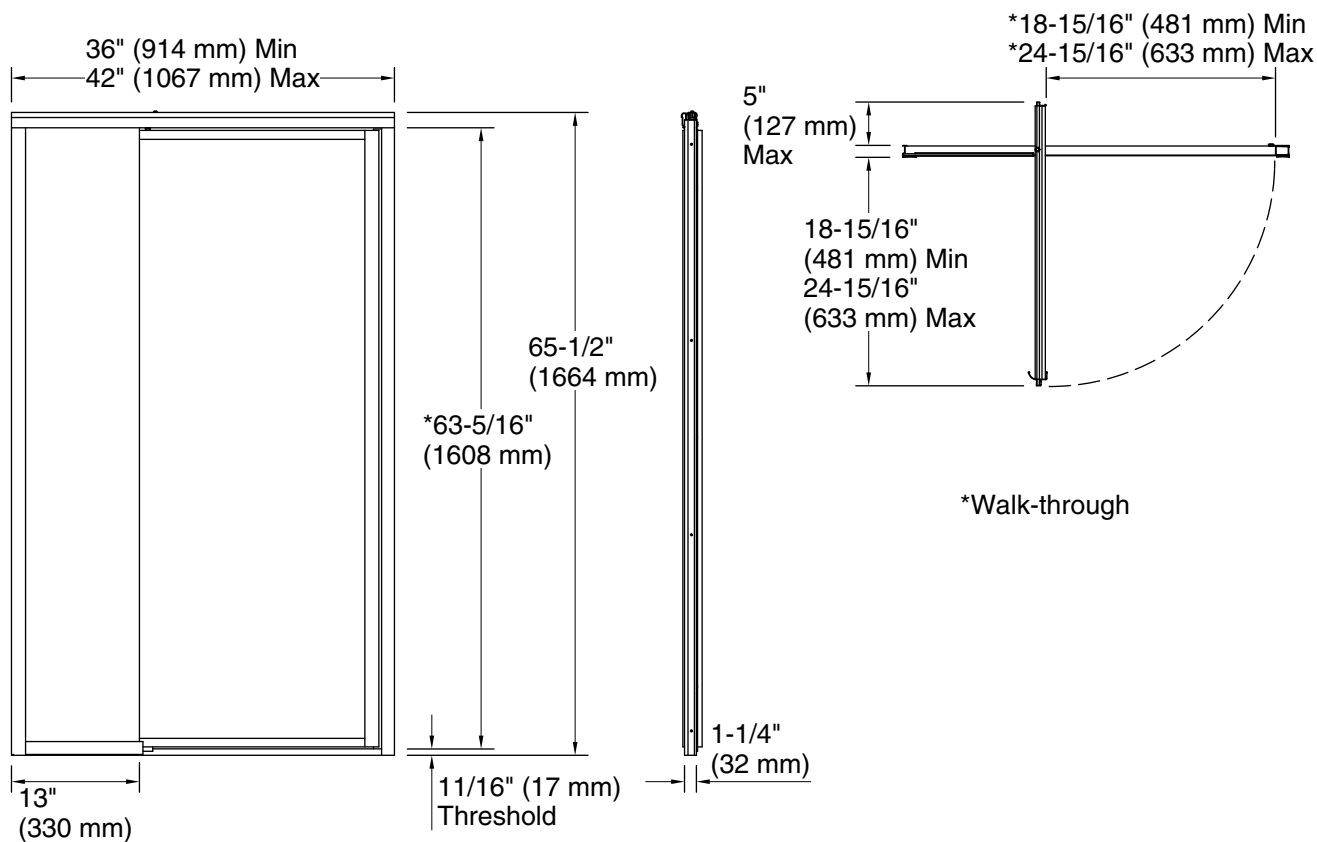

Vista Pivot™ II

Framed pivot shower door
1500D-42

Features

- Framed, 1/8" (3 mm) thick tempered glass
- Tempered glass ensures enhanced safety and durability
- 13" (330 mm) inline panel, 5/32" (4 mm) thick

Available Glass Options

Code	Description
	Pebbled

Technical Information

All product dimensions are nominal.

- Base-To-Wall 3/8" (10 mm)
- Radius – Max:
- Shower Ledge Min 1-1/8" (29 mm)
- Flat:
- Shower Wall Min 1-1/4" (32 mm)
- Flat:

Notes

- Install this product according to the installation guide.
- The vertical opening should be a minimum of 67" (1702 mm) to allow for installation clearance.